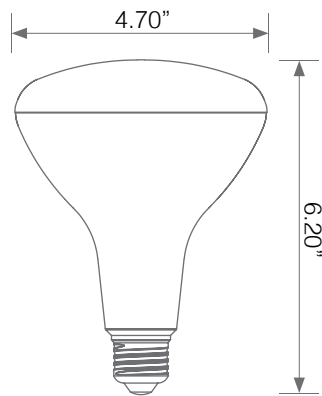

## Electrical Specifications

| Model No.       | Input Power       | Input Voltage | Lumen Output  | Beam Angle | Center Beam   | CCT                   |
|-----------------|-------------------|---------------|---------------|------------|---------------|-----------------------|
| EB40-11W5000cec | 11 W              | 120V          | 1000 lm       | 110°       | N/A           | 3000 K                |
| CRI             | Luminous Efficacy | Power Factor  | Input Current | Base       | Lamp Lifespan | Estimated Yearly Cost |
| 90+             | 91 lm/W           | 0.9           | 0.1 A         | E26        | 25,000 Hrs.   | \$ 1.32               |

## Mechanical Specifications

| Rating     | Operational Temperature | Inner Box QTY. | Master Box QTY. | Dimensions(in.)     | UPC Code     |
|------------|-------------------------|----------------|-----------------|---------------------|--------------|
| Damp Rated | -4°F - 104°F            | 1 pcs          | 10 pcs          | 4.70"(ø) x 6.20"(H) | 811174036807 |

## Product Dimensions