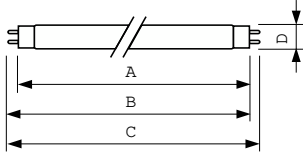

## Dimensional drawing

Product	D (max)	A (max)	B (max)	B (min)	C (max)
TUV TL-D 95W HO SLV/25	28 mm	1,500 mm	1,507.1 mm	1,504.7 mm	1,514.2 mm