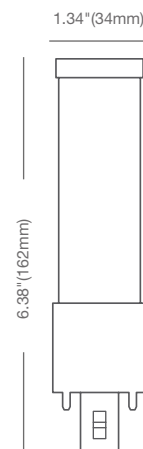

Ref.#: DS155-PLH-10.5W-BYP

SPECIFICATIONS*

Model	Product	Power (W)	CCT	CRI (typ.)	Lumens	LPW	Beam Angle
10.5PLH/827/BYP	57906	10.5	Soft White 2700K	80	870	83	110°
10.5PLH/830/BYP	57907	10.5	Warm White 3000K	80	920	88	110°
10.5PLH/835/BYP	57908	10.5	Neutral White 3500K	80	920	88	110°
10.5PLH/840/BYP	57909	10.5	Cool White 4000K	80	935	89	110°