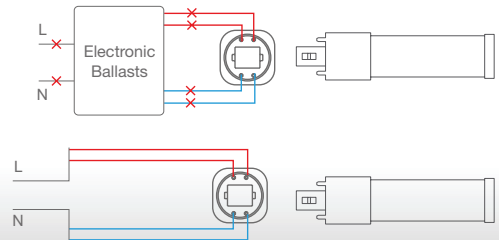

PL H 10.5W BYP TITANIUM LED SERIES

10.5W REPLACES

**26W
CFL**

60% Energy Savings

PRO

- ⌚ **HYBRid installation - DIrect or BYPass**
- ⌚ **Compatible with magnetic ballasts - DIrect installation**
- ⌚ **Built-in universal voltage driver - Bypass installation**
- ⌚ **Compatible with G24d, GX24d, G24q & GX24q bases**
- ⌚ **Exceptional efficacy 89 LPW**
- ⌚ **Lasts 4 times longer than CFL**

PL PRODUCT FEATURES

BYPass Installation - Electronic Ballasts

This PL H lamp is not compatible with electronic ballasts and requires bypassing the ballast during installation. The lamp runs directly off line voltage to eliminate compatibility problems, incidental power loss, lifetime issues, and maintenance costs associated with ballasts.

HYBRid Installation - DIrect or BYPass - Magnetic Ballasts

When used with a magnetic ballast, the PL H can function as a plug & play lamp and operate with the existing ballast. If the ballast is not compatible, it can be bypassed and the lamp can run directly off line voltage.