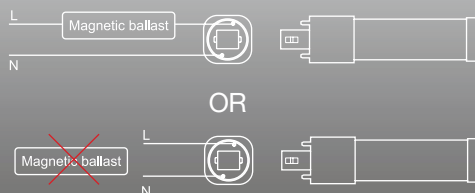

PL H 10.5W BYP TITANIUM LED SERIES

10.5W REPLACES

**26W
CFL**

60% Energy Savings

PRO

- ⌚ **HYBRid installation - DIrect or BYPass**
- ⌚ **Compatible with magnetic ballasts - DIrect installation**
- ⌚ **Built-in universal voltage driver - Bypass installation**
- ⌚ **Compatible with G24d, GX24d, G24q & GX24q bases**
- ⌚ **Exceptional efficacy 89 LPW**
- ⌚ **Lasts 4 times longer than CFL**

PL PRODUCT FEATURES

BYPass Installation - Electronic Ballasts

This PL H lamp is not compatible with electronic ballasts and requires bypassing the ballast during installation. The lamp runs directly off line voltage to eliminate compatibility problems, incidental power loss, lifetime issues, and maintenance costs associated with ballasts.

HYBRid Installation - DIrect or BYPass - Magnetic Ballasts

When used with a magnetic ballast, the PL H can function as a plug & play lamp and operate with the existing ballast. If the ballast is not compatible, it can be bypassed and the lamp can run directly off line voltage.