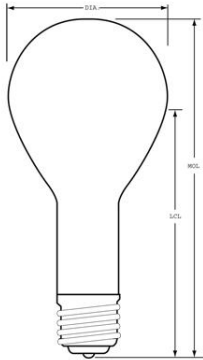

Presented By: Candela Corporation
Contact Phone: (800) 922-9226
Contact E-mail: sales@candelacorp.com

Customer Name:
Project Name:
Fixture Type:

GE
Lighting

22260 - 1000

GE PS52 - High Wattage

CAUTIONS & WARNINGS

Warning

- Unexpected lamp rupture may cause injury, fire, or property damage
 - Avoid direct water, liquid or metal contact.
 - Do not use lamp if outer glass is scratched or broken.

NOTES

- Lamp base is a brass base (BB).

GENERAL CHARACTERISTICS

Lamp Type	Incandescent - A-line
Bulb	PS52
Base	Mogul Screw (E39)
Filament	CC-8
Bulb Finish	Clear
Wattage	1000
Voltage	130
Rated Life	1000 hrs
Bulb Material	Soft glass
Base Material	Brass
Primary Application	High Wattage

PHOTOMETRIC CHARACTERISTICS

Initial Lumens	23740
Nominal Initial Lumens per Watt	23

DIMENSIONS

Maximum Overall Length (MOL)	13.0000 in(330.2 mm)
Bulb Diameter (DIA)	6.500 in(165.1 mm)
Bulb Diameter (DIA) (MAX)	6.500 in(165.1 mm)
Light Center Length (LCL)	9.500 in(241.3 mm)