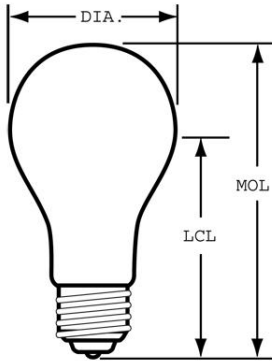

Presented By: Candela Corporation
Contact Phone: (800) 922-9226
Contact E-mail: sales@candelacorp.com

Customer Name:
Project Name:
Fixture Type:

GE
Lighting

81871 - 100A/CL/RVL 24PK

GE Reveal® A19

- Transform every room in your home from ordinary to extraordinary with Reveal® bulbs
- Reveal's unique neodymium glass filters out dull, yellow rays, unlike regular soft white bulbs, leaving you with enhanced, vivid surroundings.

GENERAL CHARACTERISTICS

Lamp Type	Incandescent - A-line
Bulb	A19
Base	Medium Screw (E26)
Filament	CC-8
Bulb Finish	Reveal Clear
Wattage	100
Voltage	120
Rated Life	750 hrs
Bulb Material	Neodymium
Primary Application	Standard

PHOTOMETRIC CHARACTERISTICS

Initial Lumens	1300
Nominal Initial Lumens per Watt	13

DIMENSIONS

Maximum Overall Length (MOL)	4.4300 in(112.5 mm)
Bulb Diameter (DIA)	2.375 in(60.3 mm)
Bulb Diameter (DIA) (MAX)	2.375 in(60.3 mm)
Light Center Length (LCL)	3.120 in(79.2 mm)