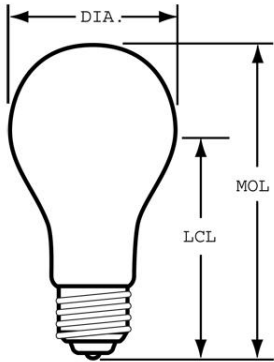

Presented By: Candela Corporation
Contact Phone: (800) 922-9226
Contact E-mail: sales@candelacor.com

Customer Name:
Project Name:
Fixture Type:

GE
Lighting

97489 - 100A/CL-2PK

GE Crystal Clear A19

• Add a decorative touch by using GE Crystal Clear bulbs in chandeliers, sconces or anywhere the bulb is visible.

GENERAL CHARACTERISTICS

Lamp Type	Incandescent - A-line
Bulb	A19
Base	Medium Screw (E26)
Filament	CC-8
Bulb Finish	Clear
Wattage	100
Voltage	120
Rated Life	750 hrs
Bulb Material	Soft glass
Primary Application	Standard

PHOTOMETRIC CHARACTERISTICS

Initial Lumens	1750
Nominal Initial Lumens per Watt	17

DIMENSIONS

Maximum Overall Length (MOL)	4.4300 in(112.5 mm)
Bulb Diameter (DIA)	2.375 in(60.3 mm)
Bulb Diameter (DIA) (MAX)	2.375 in(60.3 mm)
Light Center Length (LCL)	3.120 in(79.2 mm)