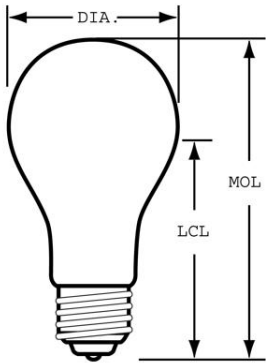

Presented By: Candela Corporation
Contact Phone: (800) 922-9226
Contact E-mail: sales@candelacor.com

Customer Name:
Project Name:
Fixture Type:

GE
Lighting

47261 - 100A/RS/STGPQ1/6

GE Rough Service Worklight Saf-T-Gard® A21 - Shatter-Resistant; Rough Service

- GE's specialty bulbs offer innovative solutions for a variety of lighting needs.
- Shatter Resistant Bulb - Protective coating helps contain glass fragments if broken.

CAUTIONS & WARNINGS

Warning

- Risk of Fire
  - Keep combustible materials away from lamp.

NOTES

- Lamp base is a brass base (BB).
- Will operate in any burning position, but fixed-socket usage other than base up or continuous burning in any position in ambient temperatures above 150 degrees F (66 degrees C), may result in some loss of protective coating. Reflectors and accessories may

GENERAL CHARACTERISTICS

Lamp Type	Incandescent - A-line
Bulb	A21
Base	Medium Screw (E26)
Filament	C-17
Wattage	100
Voltage	120
Rated Life	1000 hrs
Base Material	Brass
Primary Application	Shatter-Resistant; Rough Service

PHOTOMETRIC CHARACTERISTICS

Initial Lumens	1230
Nominal Initial Lumens per Watt	12

ELECTRICAL CHARACTERISTICS

Burn Position	Universal burning position

DIMENSIONS

Maximum Overall Length (MOL)	5.25 cm
Bulb Diameter (DIA)	2.625 cm
Bulb Diameter (DIA) (MAX)	2.625 cm
Light Center Length (LCL)	3.81 cm

PRODUCT INFORMATION

Product Code	47261
Description	100A/RS/STGPQ1/6
Standard Package	BUNDLE
Standard Package GTIN	00043168472616
Standard Package Quantity	30
Sales Unit	Unit
No Of Items Per Sales Unit	1
No Of Items Per Standard Package	30
UPC	043168904254