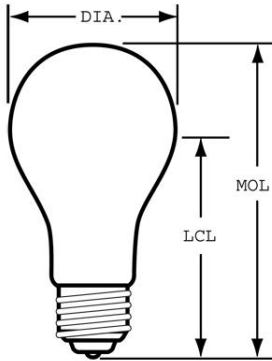

Presented By: Candela Corporation
Contact Phone: (800) 922-9226
Contact E-mail: sales@candelacorp.com

Customer Name:
Project Name:
Fixture Type:

GE
Lighting

48690 - 100A/RVL 48PK

GE Reveal® A19

- Transform every room in your home from ordinary to extraordinary with Reveal® bulbs
- Reveal's unique neodymium glass filters out dull, yellow rays, unlike regular soft white bulbs, leaving you with enhanced, vivid surroundings.

GENERAL CHARACTERISTICS

Lamp Type	Incandescent - A-line
Bulb	A19
Base	Medium Screw (E26)
Filament	CC-8
Bulb Finish	Reveal Soft White
Wattage	100
Voltage	120
Rated Life	750 hrs
Bulb Material	Neodymium
Primary Application	Standard

PHOTOMETRIC CHARACTERISTICS

Initial Lumens	1260
Nominal Initial Lumens per Watt	12

DIMENSIONS

Maximum Overall Length (MOL)	4.4300 in(112.5 mm)
Bulb Diameter (DIA)	2.375 in(60.3 mm)
Bulb Diameter (DIA) (MAX)	2.375 in(60.3 mm)
Light Center Length (LCL)	3.120 in(79.2 mm)