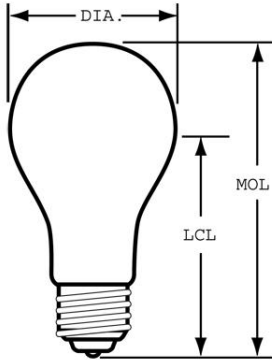

Presented By: Candela Corporation
Contact Phone: (800) 922-9226
Contact E-mail: sales@candelacorp.com

Customer Name:
Project Name:
Fixture Type:

GE
Lighting

40329 - 100A/S-120V-24PK

GE Survivor™ A19 - Rough Service

This product is no longer manufactured. Remaining stock will be sold.

CAUTIONS & WARNINGS

Warning

- Risk of Fire
  - Use in fixture rated for this product.

NOTES

- Lamp base is a brass base (BB).

GENERAL CHARACTERISTICS

Lamp Type	Incandescent - A-line
Bulb	A19
Base	Medium Screw (E26)
Filament	C-9
Bulb Finish	Inside frost
Wattage	100
Voltage	120
Rated Life	3000 hrs
Bulb Material	Soft glass
Base Material	Brass
Primary Application	Rough Service

PHOTOMETRIC CHARACTERISTICS

Initial Lumens	1190
Nominal Initial Lumens per Watt	11

ELECTRICAL CHARACTERISTICS

Burn Position	Universal burning position

DIMENSIONS

Maximum Overall Length (MOL)	4.4300 in(112.5 mm)
Bulb Diameter (DIA)	2.375 in(60.3 mm)
Bulb Diameter (DIA) (MAX)	2.375 in(60.3 mm)
Light Center Length (LCL)	3.120 in(79.2 mm)

PRODUCT INFORMATION

Product Code	40329
Description	100A/S-120V-24PK
Standard Package	Case
Standard Package GTIN	00043168403290
Standard Package Quantity	24
Sales Unit	Unit
No Of Items Per Sales Unit	1
No Of Items Per Standard Package	24
UPC	043168909846