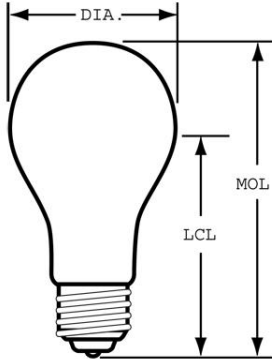

#### GENERAL CHARACTERISTICS

Lamp Type	Incandescent - A-line
Bulb	A19
Base	Medium Screw (E26)
Filament	CC-8
Bulb Finish	Pink
Wattage	100
Voltage	120
Rated Life	1000 hrs
Bulb Material	Soft glass
Primary Application	Colored Lamp;Standard

#### DIMENSIONS

Maximum Overall Length (MOL)	4.4300 in(112.5 mm)
Bulb Diameter (DIA)	2.375 in(60.3 mm)
Bulb Diameter (DIA) (MAX)	2.375 in(60.3 mm)
Light Center Length (LCL)	3.120 in(79.2 mm)