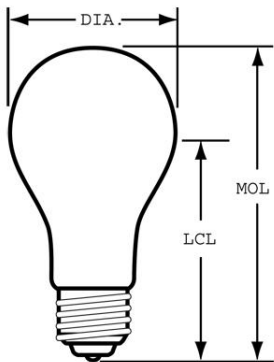

**Presented By:** Candela Corporation  
**Contact Phone:** (800) 922-9226  
**Contact E-mail:** sales@candelacor.com

**Customer Name:**  
**Project Name:**  
**Fixture Type:**

**GE**  
**Lighting**

**97761 - 100A/W/LL-2PK**

GE Soft White A19

- Use original GE's Soft White when you need a light without glare and harsh shadows.
- Lasts 50% longer than regular Soft White bulbs\*

**GENERAL CHARACTERISTICS**

Lamp Type	Incandescent - A-line
Bulb	A19
Base	Medium Screw (E26)
Filament	CC-8
Bulb Finish	Soft white
Wattage	100
Voltage	120
Rated Life	1125 hrs
Bulb Material	Soft glass
Primary Application	Standard

**PHOTOMETRIC CHARACTERISTICS**

Initial Lumens	1600
Nominal Initial Lumens per Watt	16

**ELECTRICAL CHARACTERISTICS**

Burn Position	Universal burning position
---------------	----------------------------

**DIMENSIONS**

Maximum Overall Length (MOL)	4.4300 in(112.5 mm)
Bulb Diameter (DIA)	2.375 in(60.3 mm)
Bulb Diameter (DIA) (MAX)	2.375 in(60.3 mm)
Light Center Length (LCL)	3.120 in(79.2 mm)

**PRODUCT INFORMATION**