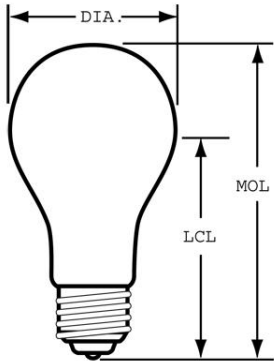

**Presented By:** Candela Corporation  
**Contact Phone:** (800) 922-9226  
**Contact E-mail:** sales@candelacor.com

**Customer Name:**  
**Project Name:**  
**Fixture Type:**

**GE**  
**Lighting**

**97761 - 100A/W/LL-2PK**

GE Soft White A19

- Use original GE's Soft White when you need a light without glare and harsh shadows.
- Lasts 50% longer than regular Soft White bulbs\*

**GENERAL CHARACTERISTICS**

Lamp Type	Incandescent - A-line
Bulb	A19
Base	Medium Screw (E26)
Filament	CC-8
Bulb Finish	Soft white
Wattage	100
Voltage	120
Rated Life	1125 hrs
Bulb Material	Soft glass
Primary Application	Standard

**PHOTOMETRIC CHARACTERISTICS**

Initial Lumens	1600
Nominal Initial Lumens per Watt	16

**ELECTRICAL CHARACTERISTICS**

Burn Position	Universal burning position
---------------	----------------------------

**DIMENSIONS**

Maximum Overall Length (MOL)	4.4300 in(112.5 mm)
Bulb Diameter (DIA)	2.375 in(60.3 mm)
Bulb Diameter (DIA) (MAX)	2.375 in(60.3 mm)
Light Center Length (LCL)	3.120 in(79.2 mm)

**PRODUCT INFORMATION**