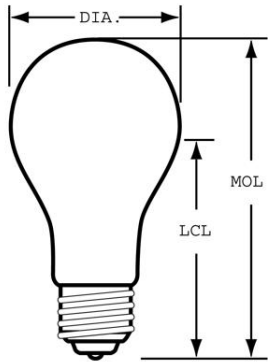

Presented By: Candela Corporation
Contact Phone: (800) 922-9226
Contact E-mail: sales@candelacorp.com

Customer Name:
Project Name:
Fixture Type:

GE
Lighting

21315 - 100A21/99 60PK

GE A21 - Long Life

GENERAL CHARACTERISTICS

Lamp Type	Incandescent - A-line
Bulb	A21
Base	Medium Screw (E26)
Filament	CC-6
Wattage	100/89
Voltage	130/120
Rated Life	2500 hrs
Bulb Material	Soft glass
Base Material	Brass
Primary Application	Long Life

PHOTOMETRIC CHARACTERISTICS

Initial Lumens	1420 /1080
Nominal Initial Lumens per Watt	14 /12

ELECTRICAL CHARACTERISTICS

Burn Position	Universal burning position
---------------	----------------------------

DIMENSIONS

Maximum Overall Length (MOL)	5.2500 in(133.4 mm)
Bulb Diameter (DIA)	2.625 in(66.7 mm)
Bulb Diameter (DIA) (MAX)	2.625 in(66.7 mm)
Light Center Length (LCL)	3.870 in(98.3 mm)

PRODUCT INFORMATION