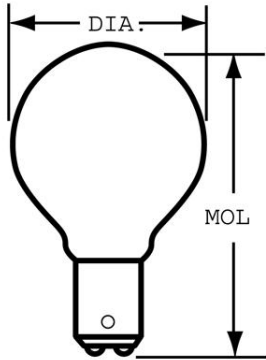

Presented By: Candela Corporation
Contact Phone: (800) 922-9226
Contact E-mail: sales@candelacorp.com

Customer Name:
Project Name:
Fixture Type:

GE
Lighting

18721 - 100G16 1/2/29DC
GE G16.5

CAUTIONS & WARNINGS

Warning

- Unexpected lamp rupture may cause injury, fire, or property damage
- Avoid direct water, liquid or metal contact.

GENERAL CHARACTERISTICS

Lamp Type	Incandescent - Decorative
Bulb	G16.5
Base	Double Contact Bayonet (BA15d)
Filament	CC-13
Bulb Finish	Clear
Wattage	100
Voltage	120
Rated Life	120 hrs
Bulb Material	Soft glass
Primary Application	Standard

PHOTOMETRIC CHARACTERISTICS

Initial Lumens	1660
Nominal Initial Lumens per Watt	16

ELECTRICAL CHARACTERISTICS

Burn Position	Base down
---------------	-----------

DIMENSIONS

Maximum Overall Length (MOL)	3.0000 in(76.2 mm)
Bulb Diameter (DIA)	2.063 in(52.4 mm)
Bulb Diameter (DIA) (MAX)	2.063 in(52.4 mm)
Light Center Length (LCL)	1.370 in(34.8 mm)