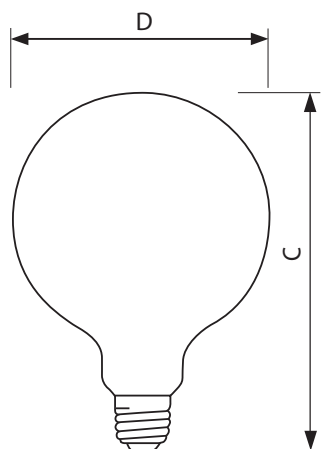

Dimensional drawing

E26

DuraMax Deco 100W Med 120V G40 WH 1CT

© 2014 Koninklijke Philips N.V. (Royal Philips)
All rights reserved.

Specifications are subject to change without notice. Trademarks are the property of Koninklijke Philips N.V. (Royal Philips) or their respective owners.

www.philips.com/lighting

2014, February 1
data subject to change