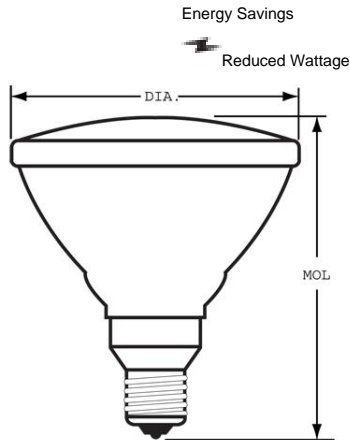

### GE Floodlight PAR38

- Designed with a unique all-weather construction, they withstand harsh weather conditions better than regular bulbs.
- Decorate patios and gardens with dramatic color
- GE's Floodlights cast a wider beam that adds drama to driveways and yards.

### GENERAL CHARACTERISTICS

Lamp Type	Incandescent - PAR
Bulb	PAR38
Base	Medium Skirt (E26/50x39)
Filament	CC-6
Bulb Finish	Blue
Wattage	85
Voltage	120
Rated Life	2000 hrs
Primary Application	Yard Stake; Pathway, Garden & Deck

### DIMENSIONS

Maximum Overall Length (MOL)	5.31 cm
Bulb Diameter (DIA)	4.75 cm
Bulb Diameter (DIA) (MAX)	4.75 cm