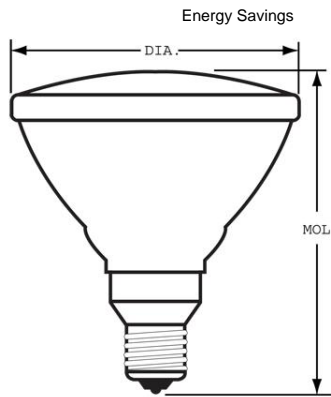

Presented By: Candela Corporation
Contact Phone: (800) 922-9226
Contact E-mail: sales@candelacorp.com

Customer Name:
Project Name:
Fixture Type:

GE
Lighting

22990 - 100PAR/H/PRO-6PK
GE PAR38

CAUTIONS & WARNINGS

Caution

- Lamp may shatter and cause injury if broken
  - Do not use lamp if outer glass is scratched or broken.

Warning

- Risk of Burn
  - Allow lamp to cool before handling.
- Risk of Electric Shock
  - Turn power off before inspection, installation or removal.
- Pressurized lamp--unexpected rupture may cause injury, fire, or property damage
  - Do not use lamp if outer glass is scratched or broken.
- Risk of Fire
  - Keep combustible materials away from lamp.

GENERAL CHARACTERISTICS

Lamp Type	Halogen - PAR
Bulb	PAR38
Base	Medium Skirt (E26/50x39)
Filament	CC-8
Wattage	100/88
Voltage	130/120
Rated Life	2000 hrs

PHOTOMETRIC CHARACTERISTICS

Initial Lumens	1500 /1150
Center Beam Candlepower (CBCP)	5000
Color Temperature	2900 K
Nominal Initial Lumens per Watt	15 /13

ELECTRICAL CHARACTERISTICS

Burn Position	Universal burning position

DIMENSIONS

Maximum Overall Length (MOL)	5.3130 in(135.0 mm)
Bulb Diameter (DIA)	4.750 in(120.6 mm)
Bulb Diameter (DIA) (MAX)	4.750 in(120.6 mm)

PRODUCT INFORMATION

Product Code	22990
Description	100PAR/H/PRO-6PK
Standard Package	Case
Standard Package GTIN	
Standard Package Quantity	6
Sales Unit	Unit
No Of Items Per Sales Unit	1
No Of Items Per Standard Package	6
UPC	043168229906