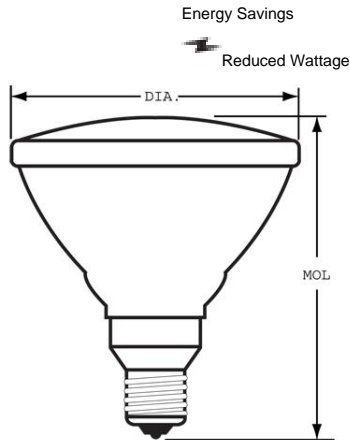

### GE Floodlight PAR38

- Designed with a unique all-weather construction, they withstand harsh weather conditions better than regular bulbs.
- Decorate patios and gardens with dramatic color
- GE's Floodlights cast a wider beam that adds drama to driveways and yards.

### GENERAL CHARACTERISTICS

Lamp Type	Incandescent - PAR
Bulb	PAR38
Base	Medium Skirt (E26/50x39)
Filament	CC-6
Bulb Finish	Yellow
Wattage	85
Voltage	120
Rated Life	2000 hrs
Primary Application	Yard Stake; Pathway, Garden & Deck

### DIMENSIONS

Maximum Overall Length (MOL)	5.31 cm
Bulb Diameter (DIA)	4.75 cm
Bulb Diameter (DIA) (MAX)	4.75 cm