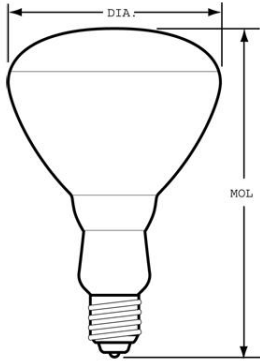

Presented By: Candela Corporation
Contact Phone: (800) 922-9226
Contact E-mail: sales@candelacorp.com

Customer Name:
Project Name:
Fixture Type:

GE
Lighting

14267 - 100R/FL/90WM

GE BR40

- Saves energy compared to standard wattage lamps

Energy Savings

GENERAL CHARACTERISTICS

Lamp Type	Incandescent - Reflector
Bulb	BR40
Base	Medium Screw (E26)
Filament	CC-6
Wattage	90
Voltage	120
Rated Life	2000 hrs
Bulb Material	Soft glass
Primary Application	Indoor Spotlight

PHOTOMETRIC CHARACTERISTICS

Initial Lumens	1100
Nominal Initial Lumens per Watt	12

DIMENSIONS

Maximum Overall Length (MOL)	6.5630 in(166.7 mm)
Bulb Diameter (DIA)	5.000 in(127.0 mm)
Bulb Diameter (DIA) (MAX)	5.000 in(127.0 mm)