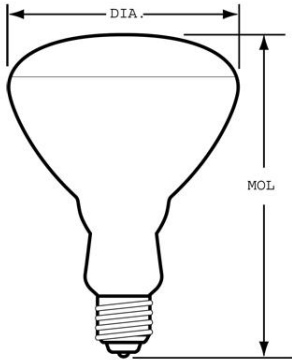

Presented By: Candela Corporation
Contact Phone: (800) 922-9226
Contact E-mail: sales@candelacorp.com

Customer Name:
Project Name:
Fixture Type:

GE
Lighting

39503 - 100R30/CL
GE R30

GENERAL CHARACTERISTICS

Lamp Type	Incandescent - Reflector
Bulb	R30
Base	Medium Screw (E26)
Filament	C-6
Bulb Finish	Clear
Wattage	100
Voltage	12
Rated Life	2000 hrs
Bulb Material	Soft glass
Base Material	Brass
Primary Application	Swimming Pool

PHOTOMETRIC CHARACTERISTICS

Initial Lumens	1200
Beam Spread - Horizontal	35.0 - 50.0 °
Nominal Initial Lumens per Watt	12

DIMENSIONS

Maximum Overall Length (MOL)	5.3700 in(136.4 mm)
Bulb Diameter (DIA)	3.750 in(95.2 mm)
Bulb Diameter (DIA) (MAX)	3.750 in(95.2 mm)

PRODUCT INFORMATION

Product Code	39503
Description	100R30/CL
Standard Package	Case
Standard Package GTIN	10043168395035
Standard Package Quantity	24
Sales Unit	Unit
No Of Items Per Sales Unit	1
No Of Items Per Standard Package	24
UPC	043168395038

CAUTIONS & WARNINGS

Warning

- Unexpected lamp rupture may cause injury, fire, or property damage
  - Avoid direct water, liquid or metal contact.
  - Do not exceed rated voltage.
- Risk of Fire
  - Use in fixture rated for this product.

NOTES

- Lamp base is a brass base (BB).