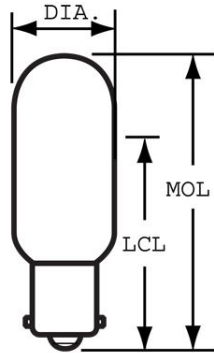

Presented By: Candela Corporation
Contact Phone: (800) 922-9226
Contact E-mail: sales@candelacorp.com

Customer Name:
Project Name:
Fixture Type:

GE
Lighting

18881 - 100T8/1SC

GE T8

CAUTIONS & WARNINGS

Warning

- Risk of Fire
- Use in fixture rated for this product.

GENERAL CHARACTERISTICS

Lamp Type	Incandescent - Tubular
Bulb	T8
Base	Single Contact Bayonet (B15)
Filament	CC-6
Bulb Finish	Clear
Wattage	100
Voltage	20
Rated Life	50 hrs
Bulb Material	Soft glass
Primary Application	Standard

PHOTOMETRIC CHARACTERISTICS

Initial Lumens	2600
Nominal Initial Lumens per Watt	26

DIMENSIONS

Maximum Overall Length (MOL)	3.0000 in(76.2 mm)
Bulb Diameter (DIA)	1.000 in(25.4 mm)
Bulb Diameter (DIA) (MAX)	1.000 in(25.4 mm)
Light Center Length (LCL)	2.180 in(55.4 mm)