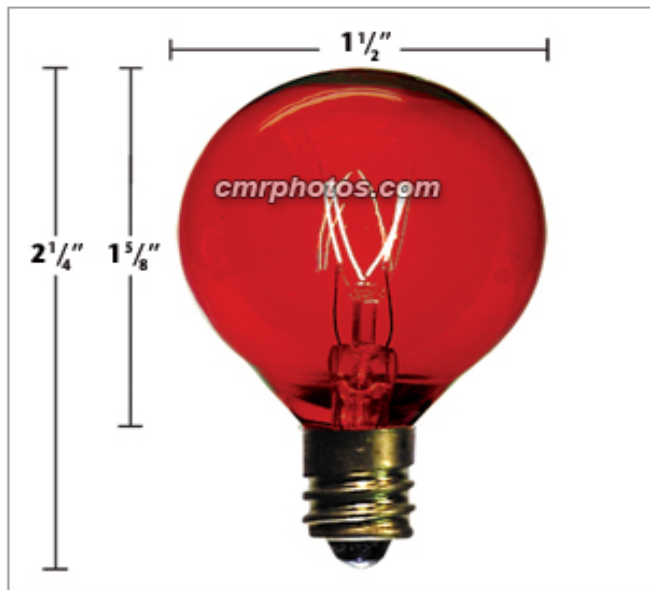

10W G12 CANDELABRA BASE RED

Product Description:

G12 10 WATT 130V E-12 CANDELABRA BASE RED

• Features:

- 10 Packs of (25 bulbs) to Master Case
- 250 Solid Color Bulbs to master case
- E12 Brass Base
- Case Weight 11 lbs
- Case measurement 14 x 16 x 8
- 25 Candelabra Base Bulbs to inner carton
- Tested 5000 hour average burn life
- Widely respected **TLR Trademark.**