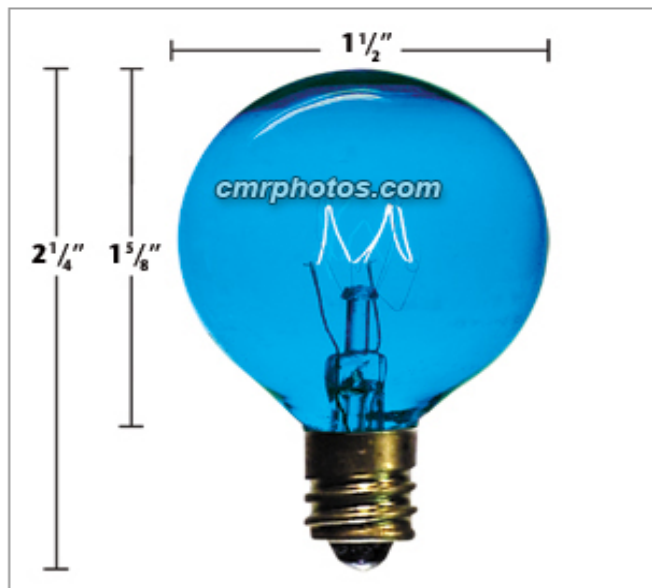

## 10W G12 CANDELABRA BASE BLUE BULB

### Product Description:

10WT G12 CANDELABRA BASE BLUE BULB

### Features:

E12 Brass Base

- Case Weight 11 lbs
- Case measurement 14 x 16 x 8
- 25 Candelabra Base Bulbs to inner carton
- Tested 5000 hour average burn life
- Widely respected TLR Trademark.