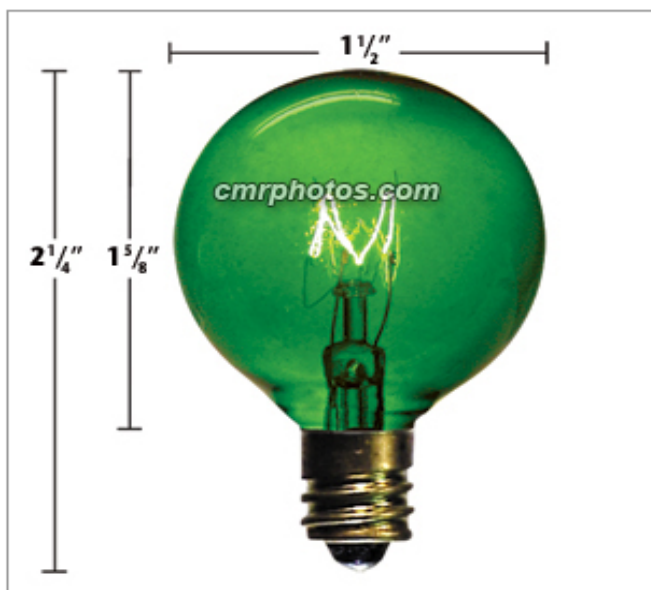

10W G12 CANDELABRA BASE GREEN

Product Description:

G12 10 WATT 130V E-12 CANDELABRA BASE GREEN

• Features:

- 10 Packs of (25 bulbs) to Master Case
- 250 Solid Color Bulbs to master case
- E12 Brass Base
- Case Weight 11 lbs
- Case measurement 14 x 16 x 8
- 25 Candelabra Base Bulbs to inner carton
- Tested 5000 hour average burn life
- Widely respected TLR Trademark.