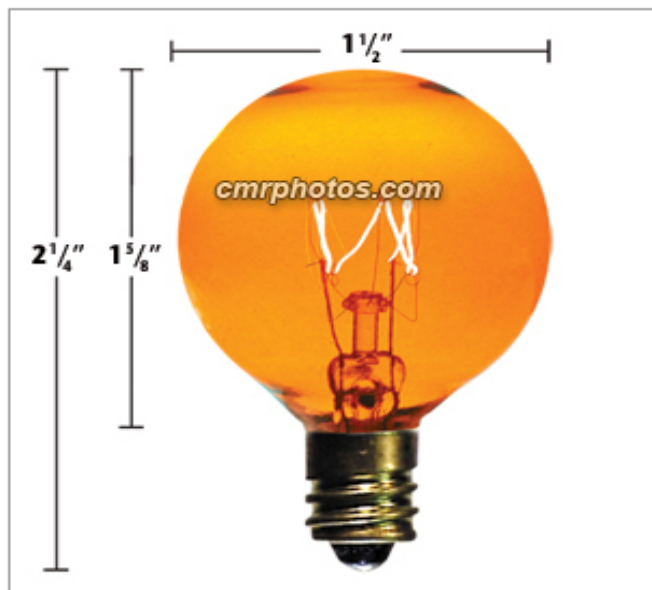

10WT G12 CANDELABRA BASE AMBER BULB

Product Description:

10WT G12 CANDELABRA BASE AMBER BULB

Features:

250 Bulbs to master case

- E12 Brass Base
- Case Weight 13 lbs
- Measurement 14 1/2 x17 1/2 x9 1/2 inches
- 1 1/2 inch globe
- 25 Candelabra Base Bulbs to inner carton
- Tested 2000 hour average burn life
- Widely respected **TLR Trademark.**