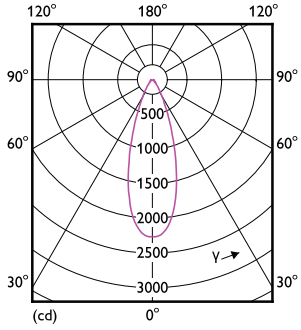

LED PAR38

Photometric data

Light Distribution Diagram - 10PAR38/COR/930/F40/DIM/P/ULW/T20
6/1FB