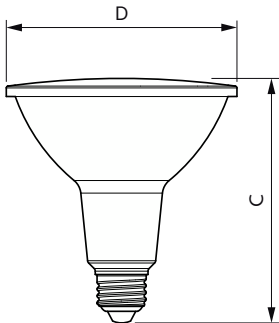

## Product Data

Order product name	10PAR38/COR/930/F40/DIM/P/ULW/T20 6/1FB
Full product name	10PAR38/COR/930/F40/DIM/P/ULW/T20 6/1FB

Order code	586248
Material Nr. (12NC)	929003738204
Numerator - Quantity Per Pack	1
EAN/UPC - Product/Case	046677586249
Numerator - Packs per outer box	6
EAN/UPC - Case	50046677586244

## Dimensional drawing

Product	D	C
10PAR38/COR/930/F40/DIM/P/ULW/T20 6/1FB	4-7/8 inch	5-1/8 inch