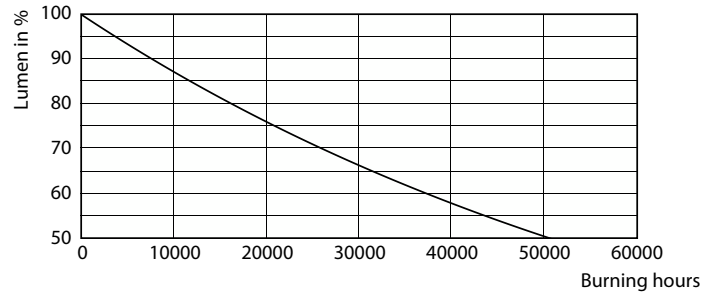

Lumen Maintenance Diagram - 10PAR38/COR/930/F40/DIM/P/ULW/T20
6/1FB