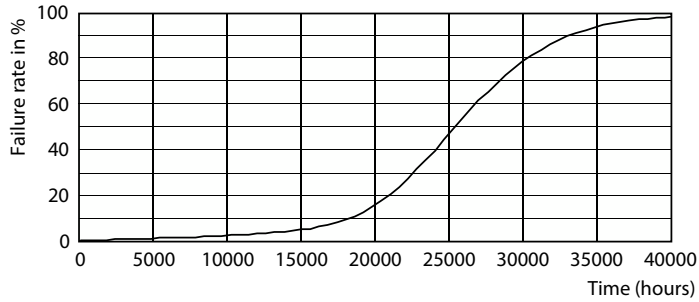

Lifetime

Life Expectancy Diagram - 10PAR38/COR/930/F40/DIM/P/ULW/T20 6/1FB