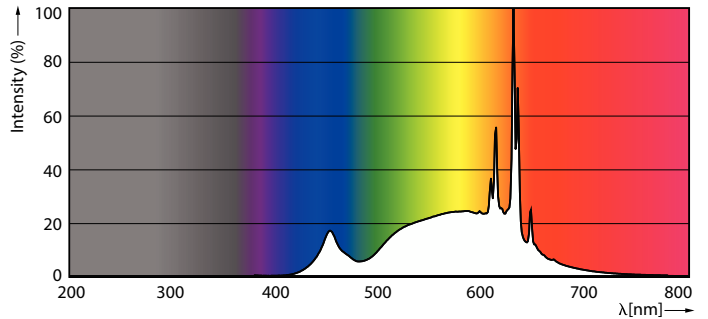

Accent Lighting Spots - 10PAR38/COR/930/F40/DIM/P/ULW/T20 6/1FB

Spectral Power Distribution Colour - 10PAR38/COR/930/F40/DIM/P/ULW/T20 6/1FB