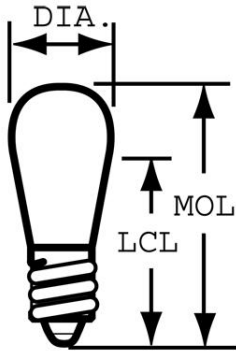

Presented By: Candela Corporation
Contact Phone: (800) 922-9226
Contact E-mail: sales@candelacorp.com

Customer Name:
Project Name:
Fixture Type:

GE
Lighting

12050 - 10S6/10 24PK

GE S6 - Appliance

GENERAL CHARACTERISTICS

Lamp Type	Incandescent - Appliance & Indicators
Bulb	S6
Base	Candelabra Screw (E12)
Filament	C-7A
Bulb Finish	Clear
Wattage	10
Voltage	250
Rated Life	1500 hrs
Bulb Material	Soft glass
Primary Application	Appliance

PHOTOMETRIC CHARACTERISTICS

Initial Lumens	66
Nominal Initial Lumens per Watt	6

DIMENSIONS

Maximum Overall Length (MOL)	1.8700 in(47.5 mm)
Bulb Diameter (DIA)	0.750 in(19.0 mm)
Bulb Diameter (DIA) (MAX)	0.750 in(19.0 mm)
Light Center Length (LCL)	1.370 in(34.8 mm)