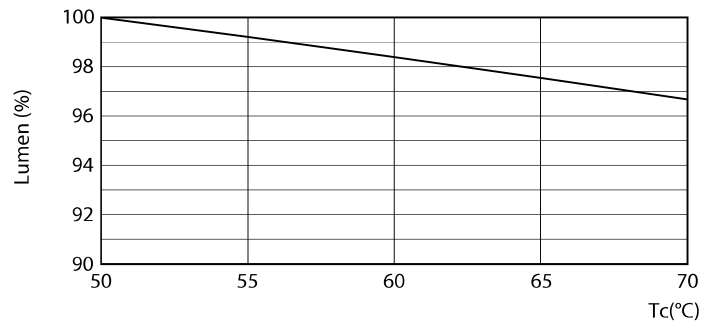

T8

Lifetime

LEDtube 10W G13 850 ND