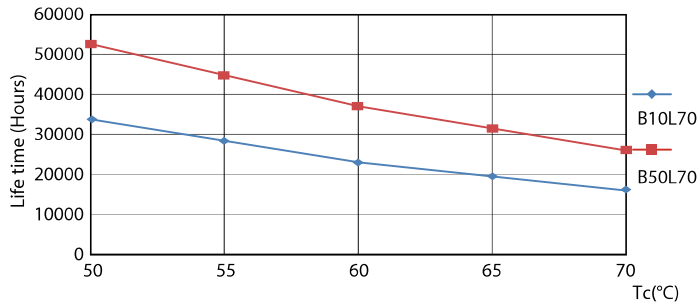

LEDTube_10T8_COR_48-835_IF15_G 10_1-POC

Photometric data

LEDtube 10W G13 840 ND

Lifetime

LEDtube 10W G13 850 ND

LEDtube 10W G13 850 ND

LEDtube 10W G13 850 ND

LEDtube 10W G13 850 ND