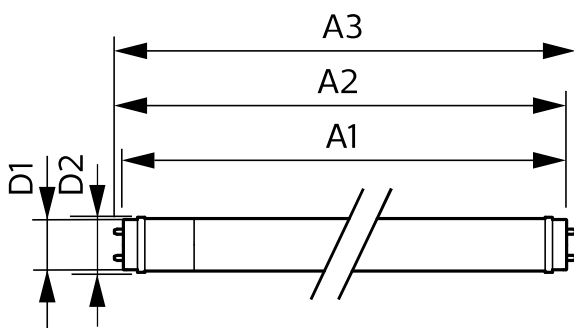

T8

10T8/COR/48-835/IF15/G/DIM 10/1

Our TLEDs are available in InstantFit (Type A / Type C) or MainsFit (Ballast bypass / Type B) versions. The InstantFit lamps work on a broad variety of ballasts and LED drivers. Only InstantFit has over 15,000 lamp & ballast combinations delivering even light output, energy savings and a long lifetime. Our MainsFit products feature a double-ended design, simplifying installation while a proprietary safety circuit minimizes a shock risk. Lamp sizes range from 2-foot to 8-foot and U-bend with a variety of lumen outputs.

Product data

General Information	
Base	G13 [Medium Bi-Pin Fluorescent]
EU RoHS compliant	Yes
Nominal Lifetime (Nom)	50000 h
Switching Cycle	50000X
Light Technical	
Color Code	835 [CCT of 3500K]
Beam Angle (Nom)	240 °
Initial lumen (Nom)	1500 lm
Color Designation	White (WH)
Correlated Color Temperature (Nom)	3500 K
Luminous Efficacy (rated) (Nom)	160.00 lm/W
Color Consistency	<6
Color Rendering Index (Nom)	82
LLMF At End Of Nominal Lifetime (Nom)	70 %
Operating and Electrical	
Input Frequency	25000-105000 Hz
Power (Rated) (Nom)	10 W

T8

Product Length	48 in
Bulb Shape	Tube, double-ended
Approval and Application	
Energy Saving Product	Yes
Approval Marks	RoHS compliance UL certificate DLC compliance
Energy Consumption kWh/1000 h	- kWh
Product Data	
Order product name	10T8/COR/48-835/IF15/G/DIM 10/1

Dimensional drawing

TLED120-277V 16.5W-25/28/32W 3500K G14ND

Product	D1	D2	A1	A2	A3
10T8/COR/48-835/ IF15/G/DIM 10/1	25.7 mm	28 mm	1198.1 mm	1205.2 mm	1212.3 mm

Photometric data

LEDTube_10T8_COR_48-835_IF15_G 10_1-GUL