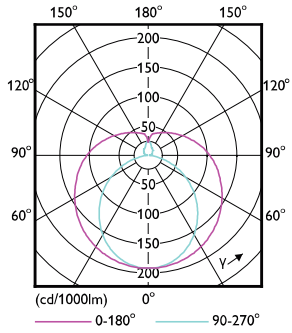

Photometric data

LEDtube 10W G13 840 ND