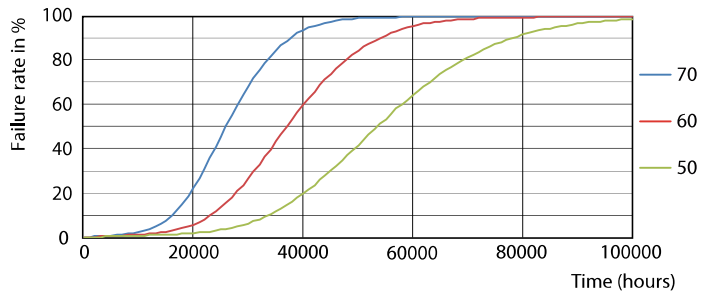

LEDTube_10T8_COR_48-835_IF15_G 10_1-POC

Photometric data

LEDtube 10W G13 840 ND

Lifetime

LEDtube 10W G13 850 ND

LEDtube 10W G13 850 ND

LEDtube 10W G13 850 ND

LEDtube 10W G13 850 ND