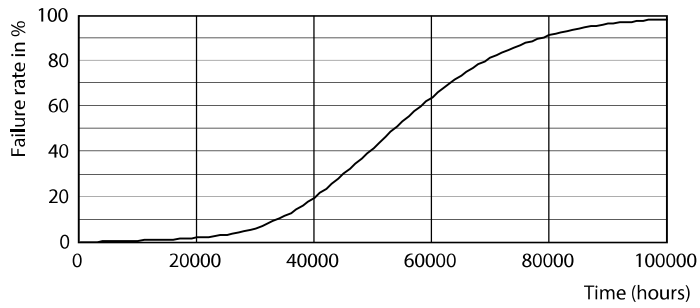

Lifetime

LEDtube 10W G13 850 ND