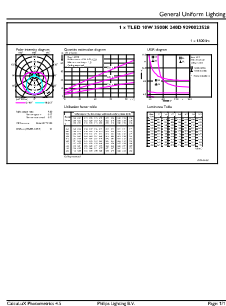

T8

Product Length	48 in
Bulb Shape	Tube, double-ended
Approval and Application	
Energy Saving Product	Yes
Approval Marks	RoHS compliance UL certificate DLC compliance
Energy Consumption kWh/1000 h	- kWh
Product Data	
Order product name	10T8/COR/48-835/IF15/G/DIM 10/1

EAN/UPC - Product	046677553227
Order code	553222
Numerator - Quantity Per Pack	1
Numerator - Packs per outer box	10
Material Nr. (12NC)	929002252834
Net Weight (Piece)	0.230 kg
Model Number	9290022528

Dimensional drawing

TLED120-277V 16.5W-25/28/32W 3500K G14ND

Product	D1	D2	A1	A2	A3
10T8/COR/48-835/ IF15/G/DIM 10/1	25.7 mm	28 mm	1198.1 mm	1205.2 mm	1212.3 mm

Photometric data

LEDTube_10T8_COR_48-835_IF15_G 10_1-GUL