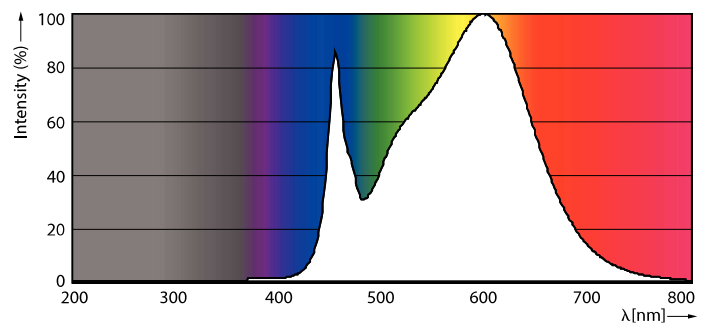

LEDTube_10T8_COR_48-835_IF15_G 10_1-POC