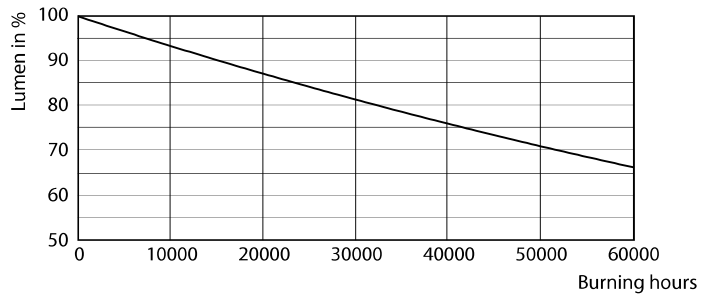

Product data

General Information	
Base	G13 [Medium Bi-Pin Fluorescent]
EU RoHS compliant	Yes
Nominal Lifetime (Nom)	50000 h
Switching Cycle	50000X
Light Technical	
Color Code	835 [CCT of 3500K]
Beam Angle (Nom)	240 °
Initial lumen (Nom)	1500 lm
Color Designation	White (WH)
Correlated Color Temperature (Nom)	3500 K
Luminous Efficacy (rated) (Nom)	160.00 lm/W
Color Consistency	<6
Color Rendering Index (Nom)	82
LLMF At End Of Nominal Lifetime (Nom)	70 %
Operating and Electrical	
Input Frequency	25000-105000 Hz
Power (Rated) (Nom)	10 W

LEDTube_10T8_COR_48-835_IF15_G 10_1-POC

Photometric data

LEDtube 10W G13 840 ND

Lifetime

LEDtube 10W G13 850 ND

LEDtube 10W G13 850 ND

LEDtube 10W G13 850 ND

LEDtube 10W G13 850 ND