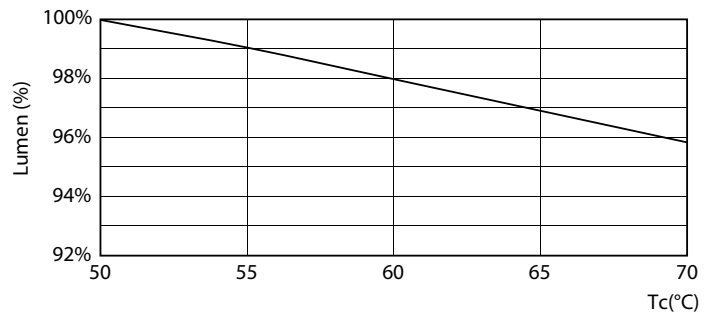

11.5W

Photometric data

11.5W G13 840

Lifetime

8.5W G13

8.5W G13

8.5W G13

11.5W