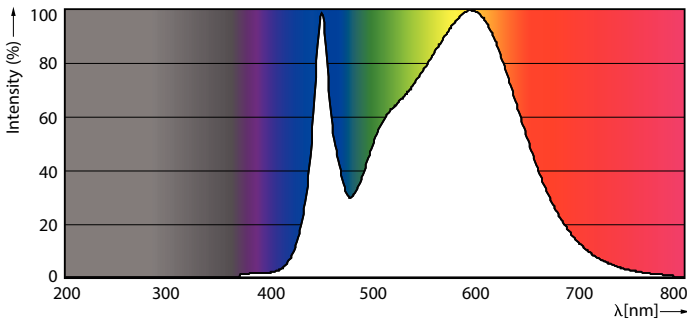

TLED MF CorePro 3ft 1400lm 4000K

Photometric data