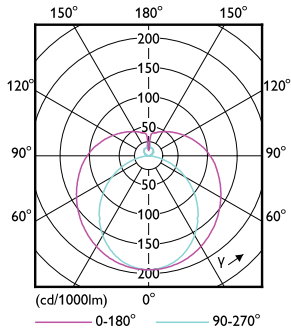

Dimensional drawing

Product	D	A1	A2	A3
11.5T8/COR/36-840/MF14/G 10/1	25.9 mm	894.3 mm	900.5 mm	908.8 mm

TLED MF CorePro 3ft 1400lm 4000K

Photometric data

OSRAM Photometric 11.5W Lighting 11.5W Page 11

11.5W G13

11.5W

Photometric data

11.5W G13 840

Lifetime

8.5W G13

8.5W G13

8.5W G13

11.5W