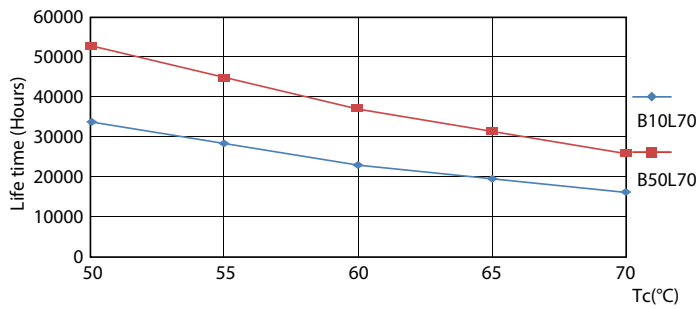

11.5W

Photometric data

11.5W G13 840

Lifetime

8.5W G13

8.5W G13

8.5W G13

11.5W