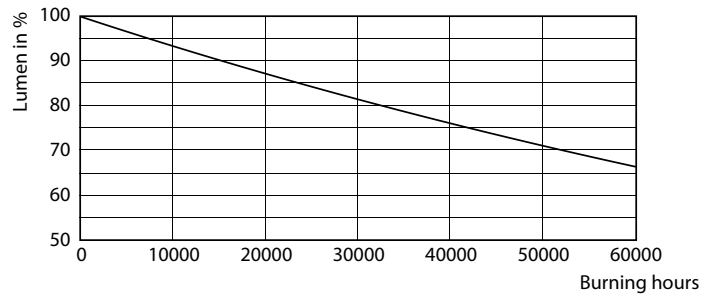

Product data

General Information		Starting Time (Nom)	
Base	G13 [Medium Bi-Pin Fluorescent]		0.9 s
EU RoHS compliant	Yes	Warm Up Time to 60% Light (Nom)	0.9 s
Nominal Lifetime (Nom)	50000 h	UL Type	Type B - bypass the ballast
Switching Cycle	50000X	Power Factor (Nom)	0.9
		Voltage (Nom)	120-277 V
Light Technical		Temperature	
Color Code	841 [CCT of 4100K (841)]	T-Ambient (Max)	45 °C
Beam Angle (Nom)	180 °	T-Ambient (Min)	-20 °C
Initial lumen (Nom)	1400 lm	T-Storage (Max)	65 °C
Color Designation	Cool White (CW)	T-Storage (Min)	-40 °C
Correlated Color Temperature (Nom)	4000 K	T-Case Maximum (Nom)	50 °C
Luminous Efficacy (rated) (Nom)	121.00 lm/W		
Color Consistency	<6	Controls and Dimming	
Color Rendering Index (Nom)	82	Dimmable	No
LLMF At End Of Nominal Lifetime (Nom)	70 %		
Operating and Electrical		Mechanical and Housing	
Input Frequency	50 to 60 Hz	Bulb Material	Glass
Power (Rated) (Nom)	11.5 W	Product Length	36 in
Lamp Current (Max)	101 mA	Bulb Shape	Tube, double-ended
Lamp Current (Min)	47 mA		

11.5W

Photometric data

11.5W G13 840

Lifetime

8.5W G13

8.5W G13

8.5W G13

11.5W