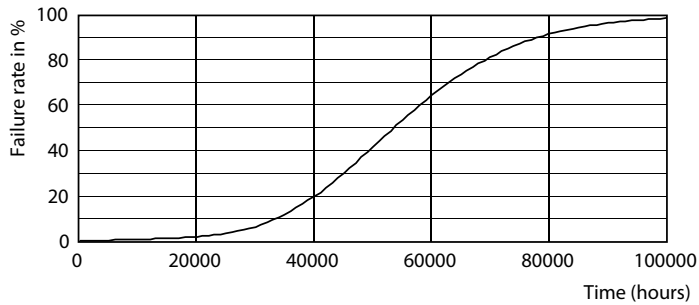

11.5W

Photometric data

11.5W G13 840

Lifetime

8.5W G13

8.5W G13

8.5W G13

11.5W