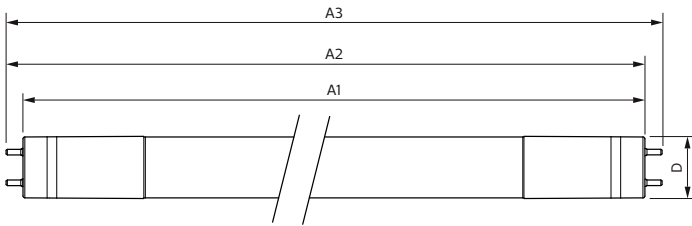

T8

Approval and Application

Energy Saving Product	Yes
Approbation Marks	UL certificate RoHS compliance DLC compliance
Energy Consumption kWh/1000 h	- kWh
Energy Certifications	DLC Standard

Product Data

Order product name	11.5T8/COR/36-840/MF14/G 10/1

EAN/UPC - Product	046677535513
Order code	535518
Numerator - Quantity Per Pack	1
Numerator - Packs per outer box	10
Material Nr. (12NC)	929001934404
Net Weight (Piece)	0.250 kg
Model Number	9290019344

Dimensional drawing