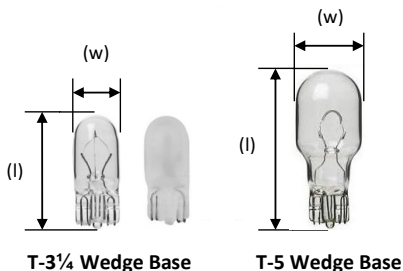

Xenon "Wedge Base" Lamps

- Glass Wedge Base (0.36" wide)
- 7,500+ Life Hours
- 12v & 24v
- 5w, 7w, 10w, 17w & 18w
- Clear & Frosted Glass
- **Xenon** Gas Filled Lamp
- Fully Dimmable

Part Number (#)	Volts (v)	Watts (w)	Base Type (b)	Glass (g)	Dimensions (l x w)	Case (pcs)
1X	12	5	Glass Wedge Base	Clear	.98" x .38"	10
1X-FR	12	5	Glass Wedge Base	Frosted	.98" x .38"	10
2X	24	5	Glass Wedge Base	Clear	.98" x .38"	10
2X-FR	24	5	Glass Wedge Base	Frosted	.98" x .38"	10
1207X	12	7	Glass Wedge Base	Clear	1.44" x .59"	10
1210X	12	10	Glass Wedge Base	Clear	1.44" x .59"	10
1218X	12	18	Glass Wedge Base	Clear	1.44" x .59"	10
2407X	24	7	Glass Wedge Base	Clear	1.44" x .59"	10
2410X	24	10	Glass Wedge Base	Clear	1.44" x .59"	10
2417X	24	17	Glass Wedge Base	Clear	1.44" x .59"	10