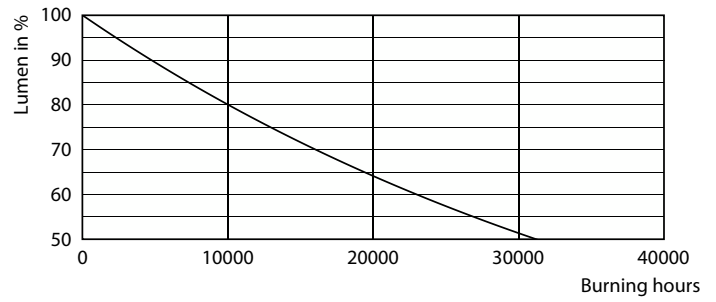

A-Shape LED

Lifetime

Lumen Maintenance Diagram - 12A19/LED/927/FR/Glass/E26/DIM 1FB T20