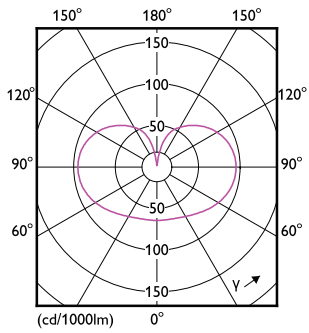

Photometric data

Light Distribution Diagram - 12A19/LED/927/FR/Glass/E26/DIM 1FB T20

General uniform lighting - 12A19/LED/927/FR/Glass/E26/DIM 1FB T20