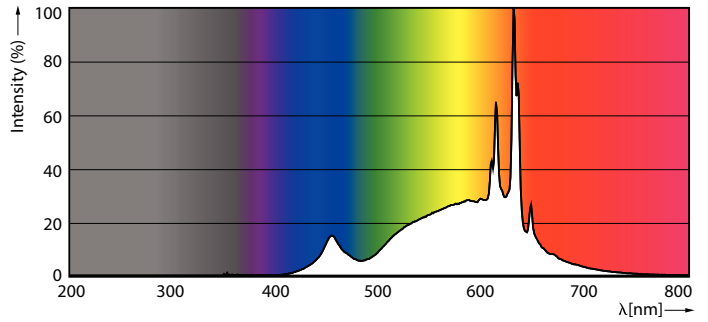

Photometric data

Spectral Power Distribution Colour - 12A19/LED/927/FR/Glass/E26/DIM 1FB T20

General uniform lighting - 12A19/LED/927/FR/Glass/E26/DIM 1FB T20