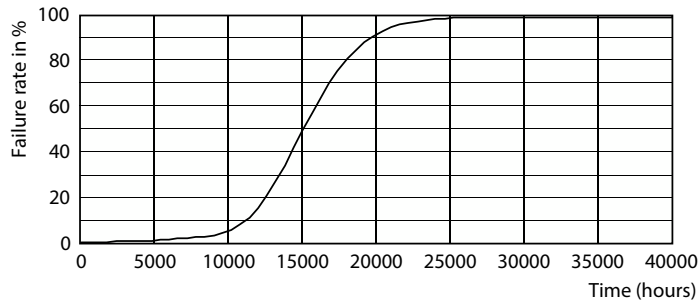

A-Shape LED

Lifetime

Life Expectancy Diagram - 12A19/LED/927/FR/Glass/E26/DIM 1FB T20