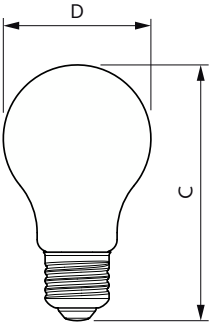

### Product data

General Information		Temperature	
Lighting Technology	LED	Warm-up time to 60% light	0.5 s
Switching Cycle	20,000	Power Factor (Fraction)	0.7
Nominal lifetime	15,000 hour(s)	Voltage (Nom)	120 V
Cap-Base	E26 [Single Contact Medium Screw]	<b>Temperature</b>	
<b>Light Technical</b>		Ambient temperature range	-20 °C to 45 °C
Color Code	927 [CCT of 2700K]	<b>Controls and Dimming</b>	
Beam Angle (Nom)	320 degree(s)	Dimmable	Only with specific dimmers
Luminous Flux	1,600 lumen	<b>Mechanical and Housing</b>	
Color Designation	Warm White (WW)	Bulb Finish	Frosted
Correlated Color Temperature (Nom)	2700 K	Bulb Material	Glass
Luminous Efficacy (rated) (Nom)	133.00 lm/W	Bulb Shape	A19 [A 19mm]
Color Consistency	<4	<b>Approval and Application</b>	
Color rendering index (CRI)	90	Energy Certifications	Energy Star
LLMF At End Of Nominal Lifetime (Nom)	70 %	EU RoHS compliant	Yes
<b>Operating and Electrical</b>		<b>Product Data</b>	
Line Frequency	60 Hz	Order product name	12A19/LED/927/FR/Glass/E26/DIM 1FB T20
Input Frequency	60 Hz	Order code	578617
Power Consumption	12 W	Numerator - Quantity Per Pack	1
Lamp Current (Nom)	105 mA	Numerator - Packs per outer box	10
Wattage Equivalent	100 W		
Starting Time (Nom)	0.5 s		

# A-Shape LED

Material number (12NC)	929003498204
Full product name	12A19/LED/927/FR/Glass/E26/DIM 1FB T20
EAN/UPC - Case	50046677578614

## Dimensional drawing

Product	D	C
12A19/LED/927/FR/Glass/E26/DIM 1FB T20	66.7 mm	116 mm