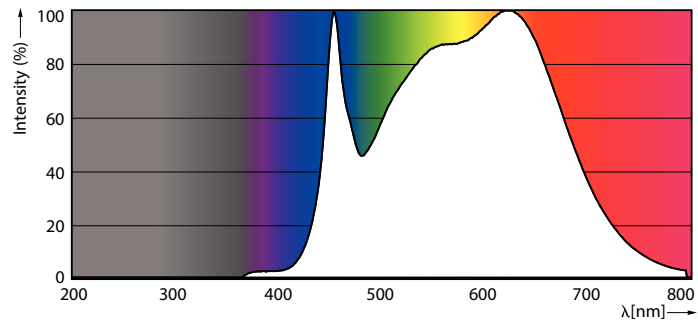

Photometric data

PAR38 17-120W 1250lm 25D 4000K E26 D