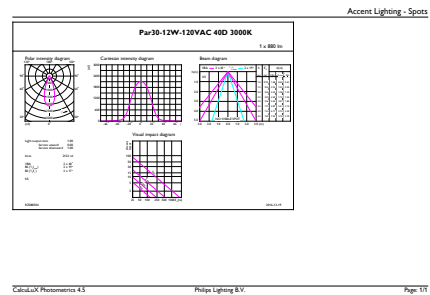

Product data

General Information	
Cap-Base	E26 [Single Contact Medium Screw]
Nominal Lifetime (Nom)	40000 h
Switching Cycle	50000X
Technical Type	12-75W
Light Technical	
Color Code	930 [CCT of 3000K]
Beam Angle (Nom)	40 °
Luminous Flux (Nom)	880 lm
Luminous Flux (Rated) (Nom)	880 lm
Luminous Intensity (Nom)	2000 cd
Color Designation	White (WH)
Rated Beam Angle	40 °
Correlated Color Temperature (Nom)	3000 K
Luminous Efficacy (rated) (Nom)	73.33 lm/W
Color Consistency	<6
Color Rendering Index (Nom)	90
LLMF At End Of Nominal Lifetime (Nom)	70 %
Operating and Electrical	
Input Frequency	60 Hz
Power (Rated) (Nom)	12 W
Lamp Current (Nom)	120 mA

Dimensional drawing

PAR30L 120V 12-75W 900lm 40D 3000K E26 D

Product	D	C
12PAR30L/EXPERTCOLOR RETAIL/F40/930/DIM	94.8 mm	116.1 mm

Photometric data

PAR38 120V 17-90W 1200lm 8D 3000K E26 D