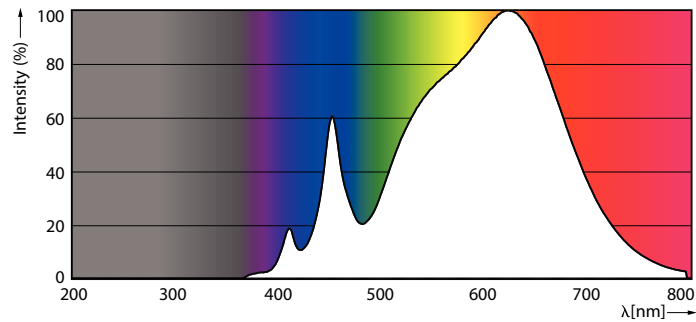

Photometric data

PAR38 120V 17-90W 1200lm 8D 3000K E26 D