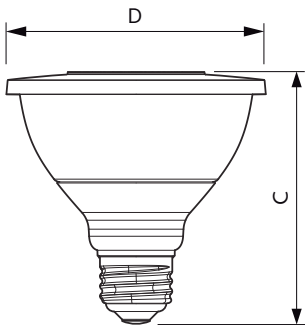

PAR30/PAR20 LED

Warnings and Safety

- Suitable for use in damp locations.
- Not for use in totally enclosed luminaires.
- Before replacing, turn off power and let lamp cool to avoid electrical shock or burn.
- CAUTION: Risk of electric shock— do not use where directly exposed to water
- NOTES: This device complies with Part 18 of the FCC rule. This product may cause interference with other devices. If interference occurs, change the location of the products involved. This RFLD device complies with Canadian ICES-005.

Dimensional drawing

PAR30S 120V 12-75W 25D 3000K E26 D WH

Product	D	C
12PAR30S/EXPERTCOLOR RETAIL/F25/930/DIM	94.8 mm	93.1 mm