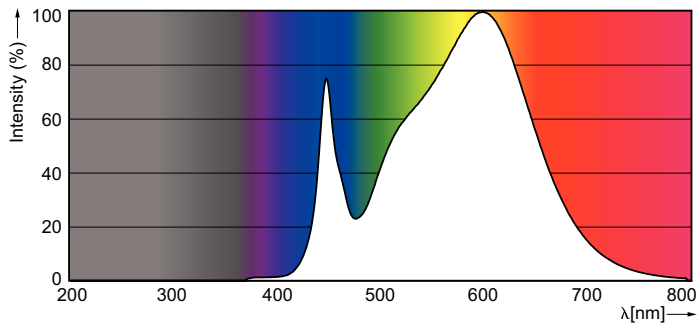

Photometric data

LEDtube 13W G13 835 IF DIM