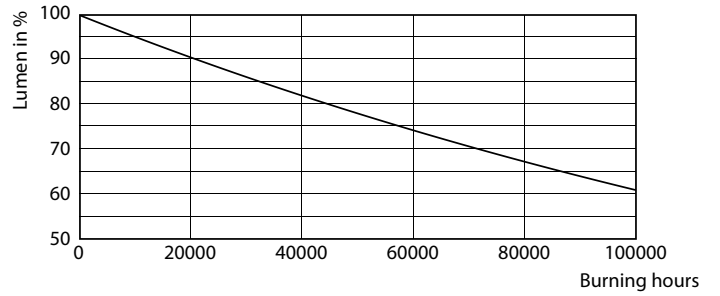

LEDtube 13W G13 830-850 IF DIM

LEDtube 13W G13 830-850 IF DIM