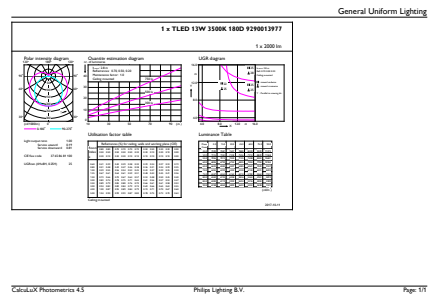

Photometric data

LEDtube 13W G13 835 IF DIM