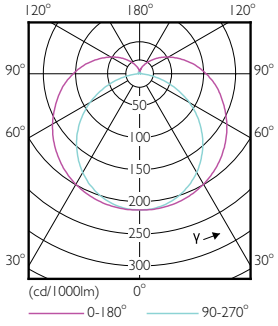

MasterClass LEDtube InstantFit T8

Photometric data

LEDtube 13W G13 830-850 IF DIM