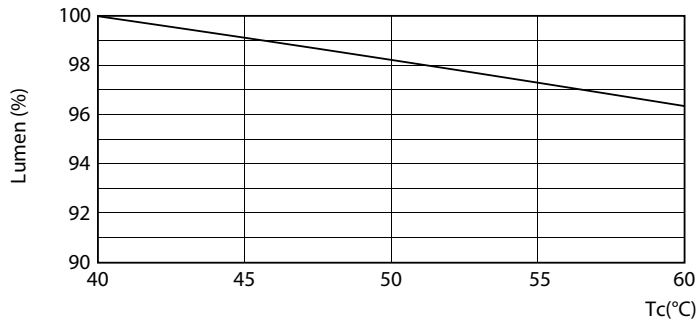

MasterClass LEDtube InstantFit T8

Lifetime

LEDtube 13W G13 830-850 IF DIM