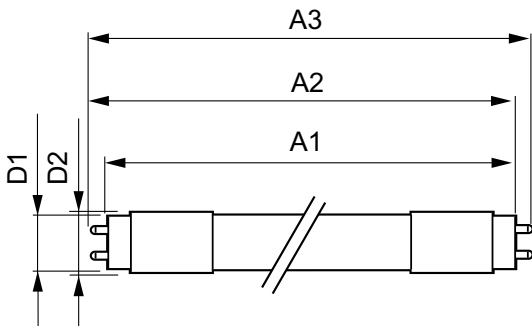

MasterClass LEDtube InstantFit T8

Mechanical and Housing

Product Length 1200 mm

Approval and Application

Energy Saving Product Yes

Approbation Marks RoHS compliance UL certificate DLC compliance

Energy Certifications DLC Standard

Material Nr. (12NC) 929001397734

Net Weight (Piece) 0.220 kg

Model Number 9290013977A

Dimensional drawing

TLED IF MasterClass 4ft 2000lm 3500K

Product	D1	D2	A1	A2	A3
13T8/MAS/48-835/ IF20/P/DIM 10/1	25.7 mm	26.3 mm	1198.1 mm	1205.2 mm	1212.3 mm