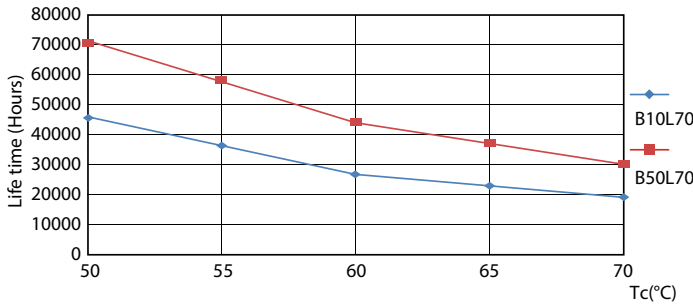

Photometric data

G13 3000K 2000lm

Lifetime

G13 4000K