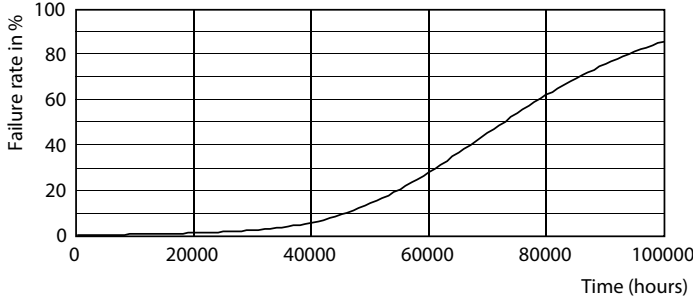

G13 3000K 2000lm

Lifetime

G13 3000K 2000lm

G13 4000K

G13 4000K

G13 4000K

T8

Lifetime