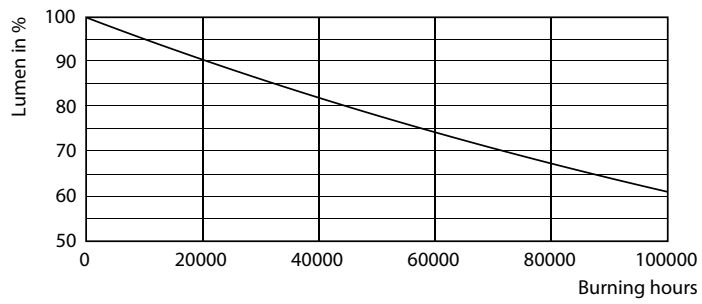

Product data

General Information	
Base	G13 [Medium Bi-Pin Fluorescent]
EU RoHS compliant	Yes
Nominal Lifetime (Nom)	70000 h
Switching Cycle	50000X
Light Technical	
Color Code	830 [CCT of 3000K]
Beam Angle (Nom)	180 °
Initial lumen (Nom)	2000 lm
Color Designation	White (WH)
Correlated Color Temperature (Nom)	3000 K
Luminous Efficacy (rated) (Nom)	153.00 lm/W
Color Consistency	<6
Color Rendering Index (Nom)	80
LLMF At End Of Nominal Lifetime (Nom)	70 %
Operating and Electrical	
Input Frequency	20K to 120K Hz
Power (Rated) (Nom)	13 W

G13 3000K 2000lm

Lifetime

G13 3000K 2000lm

G13 4000K

G13 4000K

G13 4000K

T8

Lifetime