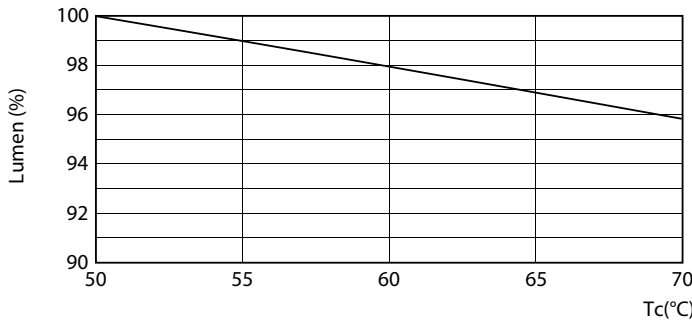

Photometric data

G13 3000K 2000lm

Lifetime

G13 3000K 2000lm