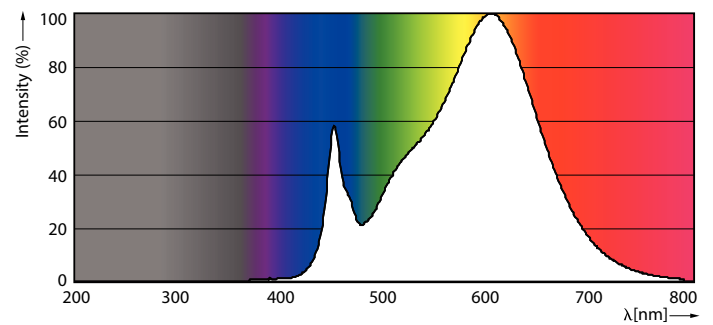

Product data

General Information	
Base	G13 [Medium Bi-Pin Fluorescent]
EU RoHS compliant	Yes
Nominal Lifetime (Nom)	70000 h
Switching Cycle	50000X
Light Technical	
Color Code	830 [CCT of 3000K]
Beam Angle (Nom)	180 °
Initial lumen (Nom)	2000 lm
Color Designation	White (WH)
Correlated Color Temperature (Nom)	3000 K
Luminous Efficacy (rated) (Nom)	153.00 lm/W
Color Consistency	<6
Color Rendering Index (Nom)	80
LLMF At End Of Nominal Lifetime (Nom)	70 %
Operating and Electrical	
Input Frequency	20K to 120K Hz
Power (Rated) (Nom)	13 W

Dimensional drawing

TLED IF MasterClass U bent 2000lm 3000K

Product	D1	D2	A1	A2	A3
13T8-6U/MAS/24-830/IF20/P/DIM 10/1	25.7 mm	28 mm	152 mm	570 mm	27.8 mm

Photometric data

G13 3000K 2000lm

G13 3000K 2000lm

Photometric data