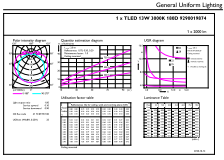

Dimensional drawing

TLED IF MasterClass U bent 2000lm 3000K

Product	D1	D2	A1	A2	A3
13T8-6U/MAS/24-830/IF20/P/DIM 10/1	25.7 mm	28 mm	152 mm	570 mm	27.8 mm

Photometric data

G13 3000K 2000lm

G13 3000K 2000lm

Photometric data