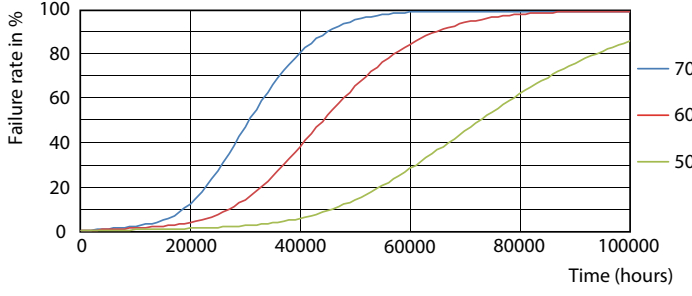

G13 3000K 2000lm

Lifetime

G13 3000K 2000lm

G13 4000K

G13 4000K

G13 4000K

T8

Lifetime