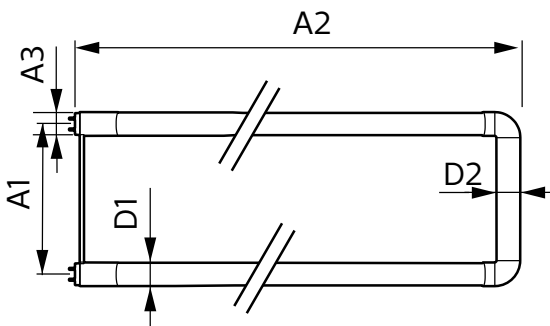

T8

Bulb Shape	Tube, double-ended
Approval and Application	
Energy Saving Product	Yes
Approbation Marks	RoHS compliance UL certificate DLC compliance
Energy Consumption kWh/1000 h	- kWh
Energy Certifications	DLC Standard

Product Data

Order product name	13T8-6U/MAS/24-830/IF20/P/DIM 10/1

EAN/UPC - Product	046677541859
Order code	541854
Numerator - Quantity Per Pack	1
Numerator - Packs per outer box	10
Material Nr. (12NC)	929001987404
Net Weight (Piece)	0.270 kg
Model Number	9290019874

Dimensional drawing

TLED IF MasterClass U bent 2000lm 3000K