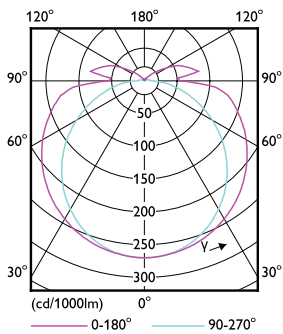

Product Data

Order product name	13T8-6U/MAS/24-830/IF20/P/DIM 10/1
--------------------	------------------------------------

EAN/UPC - Product	046677541859
Order code	541854
Numerator - Quantity Per Pack	1
Numerator - Packs per outer box	10
Material Nr. (12NC)	929001987404
Net Weight (Piece)	0.270 kg
Model Number	9290019874

Dimensional drawing

TLED IF MasterClass U bent 2000lm 3000K

Product	D1	D2	A1	A2	A3
13T8-6U/MAS/24-830/IF20/P/DIM 10/1	25.7 mm	28 mm	152 mm	570 mm	27.8 mm

Photometric data

G13 3000K 2000lm

G13 3000K 2000lm

Photometric data