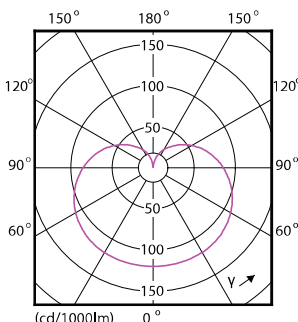

Product data

General Information		Lamp Current (Nom)	
Cap-Base	E26		140 mA
Nominal lifetime	25,000 hour(s)	Wattage Equivalent	100 W
Switching Cycle	50,000	Starting Time (Nom)	0.5 s
Lighting Technology	LED	Warm-up time to 60% light	0.5 s
		Power Factor (Fraction)	0.7
		Voltage (Nom)	120 V
Light Technical		Temperature	
Color Code	950 [CCT of 5000K]	T-Case Maximum (Nom)	212 °F
Beam Angle (Nom)	200 degree(s)		
Luminous Flux	1,500 lm	Controls and Dimming	
Color Designation	Daylight	Dimmable	Only with specific dimmers
Correlated Color Temperature (Nom)	5000 K		
Luminous Efficacy (rated) (Nom)	107 lm/W	Mechanical and Housing	
Color Consistency	<4	Bulb Finish	Frosted
Color rendering index (CRI)	90	Bulb Material	Plastic
LLMF At End Of Nominal Lifetime (Nom)	70 %	Bulb Shape	A19
		UL Wet/ damp/ dry location	Damp location
		Net Weight (Piece)	0.106 lb
Operating and Electrical			
Input Frequency	60 Hz		
Power Consumption	14 W		

Product Data	
Order product name	14A19/COR/950/FR/P/E26/DIM/T20 6/1CT

Full product name	14A19/COR/950/FR/P/E26/DIM/T20 6/1CT
Order code	588657
Material Nr. (12NC)	929003784904
Numerator - Quantity Per Pack	1
EAN/UPC - Product/Case	046677588656
Numerator - Packs per outer box	6
EAN/UPC - Case	50046677588651

Dimensional drawing

Product	D	C
14A19/COR/950/FR/P/E26/DIM/T20 6/1CT	2-3/8 inch	4-5/8 inch

Photometric data

Spectral Power Distribution Colour - 14A19/COR/950/FR/P/E26/DIM/T20 6/1CT

Light Distribution Diagram - 14A19/COR/950/FR/P/E26/DIM/T20 6/1CT