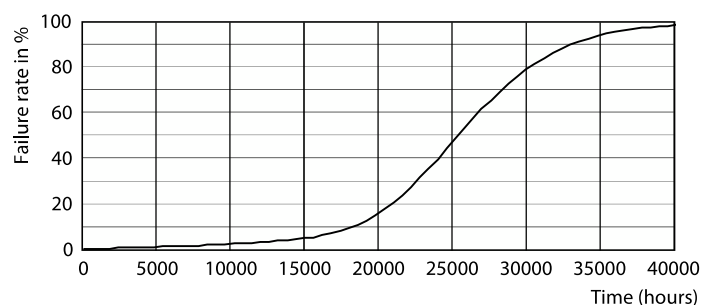

CorePro Plastic (Dimmable) A-Shape Lamps

Photometric data

General uniform lighting - 14A19/COR/950/FR/P/E26/DIM/T20 6/1CT

Lifetime

Life Expectancy Diagram