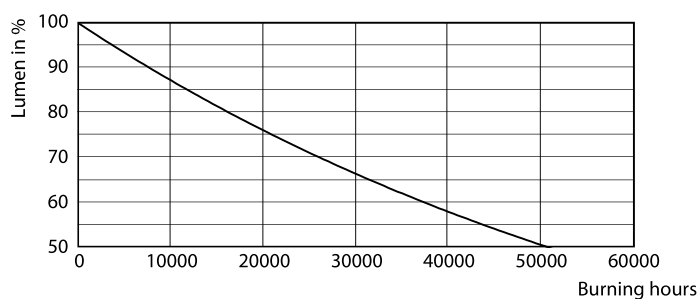

Product data

General Information		Lamp Current (Nom)	
Cap-Base	E26		140 mA
Nominal lifetime	25,000 hour(s)	Wattage Equivalent	100 W
Switching Cycle	50,000	Starting Time (Nom)	0.5 s
Lighting Technology	LED	Warm-up time to 60% light	0.5 s
		Power Factor (Fraction)	0.7
		Voltage (Nom)	120 V
Light Technical		Temperature	
Color Code	950 [CCT of 5000K]	T-Case Maximum (Nom)	212 °F
Beam Angle (Nom)	200 degree(s)		
Luminous Flux	1,500 lm	Controls and Dimming	
Color Designation	Daylight	Dimmable	Only with specific dimmers
Correlated Color Temperature (Nom)	5000 K		
Luminous Efficacy (rated) (Nom)	107 lm/W	Mechanical and Housing	
Color Consistency	<4	Bulb Finish	Frosted
Color rendering index (CRI)	90	Bulb Material	Plastic
LLMF At End Of Nominal Lifetime (Nom)	70 %	Bulb Shape	A19
		UL Wet/ damp/ dry location	Damp location
		Net Weight (Piece)	0.106 lb
Operating and Electrical			
Input Frequency	60 Hz		
Power Consumption	14 W		

Dimensional drawing

Product	D	C
14A19/COR/950/FR/P/E26/DIM/T20 6/1CT	2-3/8 inch	4-5/8 inch

Photometric data

Spectral Power Distribution Colour - 14A19/COR/950/FR/P/E26/DIM/T20 6/1CT

Light Distribution Diagram - 14A19/COR/950/FR/P/E26/DIM/T20 6/1CT

CorePro Plastic (Dimmable) A-Shape Lamps

Photometric data

General uniform lighting - 14A19/COR/950/FR/P/E26/DIM/T20 6/1CT

Lifetime

Life Expectancy Diagram

Lumen Maintenance Diagram - 14A19/COR/950/FR/P/E26/DIM/T20 6/1CT