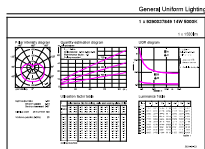

CorePro Plastic (Dimmable) A-Shape Lamps

Photometric data

General uniform lighting - 14A19/COR/950/FR/P/E26/DIM/T20 6/1CT