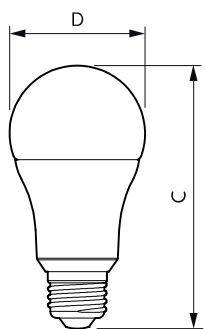

Product data

General Information		Lamp Current (Nom)	
Cap-Base	E26		140 mA
Nominal lifetime	25,000 hour(s)	Wattage Equivalent	100 W
Switching Cycle	50,000	Starting Time (Nom)	0.5 s
Lighting Technology	LED	Warm-up time to 60% light	0.5 s
		Power Factor (Fraction)	0.7
		Voltage (Nom)	120 V
Light Technical		Temperature	
Color Code	950 [CCT of 5000K]	T-Case Maximum (Nom)	212 °F
Beam Angle (Nom)	200 degree(s)		
Luminous Flux	1,500 lm	Controls and Dimming	
Color Designation	Daylight	Dimmable	Only with specific dimmers
Correlated Color Temperature (Nom)	5000 K		
Luminous Efficacy (rated) (Nom)	107 lm/W	Mechanical and Housing	
Color Consistency	<4	Bulb Finish	Frosted
Color rendering index (CRI)	90	Bulb Material	Plastic
LLMF At End Of Nominal Lifetime (Nom)	70 %	Bulb Shape	A19
		UL Wet/ damp/ dry location	Damp location
		Net Weight (Piece)	0.106 lb
Operating and Electrical			
Input Frequency	60 Hz		
Power Consumption	14 W		

Product Data	
Order product name	14A19/COR/950/FR/P/E26/DIM/T20 6/1CT

Full product name	14A19/COR/950/FR/P/E26/DIM/T20 6/1CT
Order code	588657
Material Nr. (12NC)	929003784904
Numerator - Quantity Per Pack	1
EAN/UPC - Product/Case	046677588656
Numerator - Packs per outer box	6
EAN/UPC - Case	50046677588651

Dimensional drawing

Product	D	C
14A19/COR/950/FR/P/E26/DIM/T20 6/1CT	2-3/8 inch	4-5/8 inch

Photometric data

Spectral Power Distribution Colour - 14A19/COR/950/FR/P/E26/DIM/T20 6/1CT

Light Distribution Diagram - 14A19/COR/950/FR/P/E26/DIM/T20 6/1CT