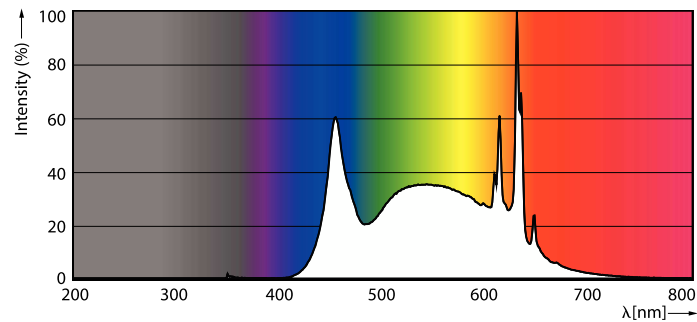

Product data

General Information		Lamp Current (Nom)	
Cap-Base	E26		140 mA
Nominal lifetime	25,000 hour(s)	Wattage Equivalent	100 W
Switching Cycle	50,000	Starting Time (Nom)	0.5 s
Lighting Technology	LED	Warm-up time to 60% light	0.5 s
		Power Factor (Fraction)	0.7
		Voltage (Nom)	120 V
Light Technical		Temperature	
Color Code	950 [CCT of 5000K]	T-Case Maximum (Nom)	212 °F
Beam Angle (Nom)	200 degree(s)		
Luminous Flux	1,500 lm	Controls and Dimming	
Color Designation	Daylight	Dimmable	Only with specific dimmers
Correlated Color Temperature (Nom)	5000 K		
Luminous Efficacy (rated) (Nom)	107 lm/W	Mechanical and Housing	
Color Consistency	<4	Bulb Finish	Frosted
Color rendering index (CRI)	90	Bulb Material	Plastic
LLMF At End Of Nominal Lifetime (Nom)	70 %	Bulb Shape	A19
		UL Wet/ damp/ dry location	Damp location
		Net Weight (Piece)	0.106 lb
Operating and Electrical			
Input Frequency	60 Hz		
Power Consumption	14 W		

Product Data	
Order product name	14A19/COR/950/FR/P/E26/DIM/T20 6/1CT

Full product name	14A19/COR/950/FR/P/E26/DIM/T20 6/1CT
Order code	588657
Material Nr. (12NC)	929003784904
Numerator - Quantity Per Pack	1
EAN/UPC - Product/Case	046677588656
Numerator - Packs per outer box	6
EAN/UPC - Case	50046677588651

Dimensional drawing

Product	D	C
14A19/COR/950/FR/P/E26/DIM/T20 6/1CT	2-3/8 inch	4-5/8 inch

Photometric data

Spectral Power Distribution Colour - 14A19/COR/950/FR/P/E26/DIM/T20 6/1CT

Light Distribution Diagram - 14A19/COR/950/FR/P/E26/DIM/T20 6/1CT