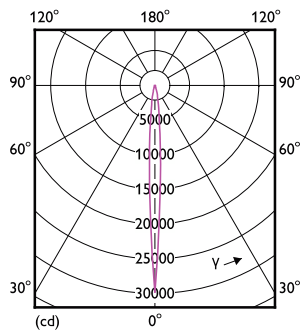

Accent Lighting Spots - 14PAR38/EXPERTCOLOR/S8/940/P/D/T20/JA8

Light Distribution Diagram - 14PAR38/EXPERTCOLOR/
S8/940/P/D/T20/JA8