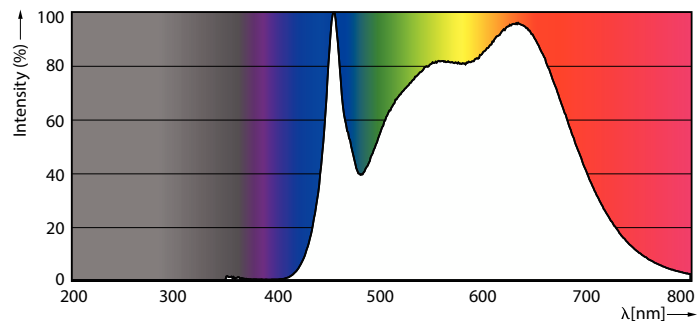

Product data

General Information		Temperature	
Cap-Base	E26	Warm-up time to 60% light	0.5 s
Nominal lifetime	40,000 hour(s)	Power Factor (Fraction)	0.9
Switching Cycle	50,000	Voltage (Nom)	120 V
Lighting Technology	LED	Temperature	
Light Technical		T-Case Maximum (Nom)	163 °F
Color Code	940 [CCT of 4000K]	Controls and Dimming	
Beam Angle (Nom)	8 degree(s)	Dimmable	Only with specific dimmers
Luminous Flux	1,350 lm	Mechanical and Housing	
Luminous Intensity (Nom)	26,000 cd	Bulb Finish	Clear
Color Designation	Cool White (CW)	Bulb Material	Plastic
Correlated Color Temperature (Nom)	4000 K	Bulb Shape	PAR38
Luminous Efficacy (rated) (Nom)	96 lm/W	UL Wet/ damp/ dry location	Damp location
Color Consistency	<4	Net Weight (Piece)	0.882 lb
Color rendering index (CRI)	95	Approval and Application	
LLMF At End Of Nominal Lifetime (Nom)	70 %	Suitable For Accent Lighting	Yes
Operating and Electrical		EU RoHS compliant	Yes
Input Frequency	60 Hz	T20 compliant	Yes
Power Consumption	14 W	Ambient temperature range	-4 to +113 °F
Lamp Current (Nom)	125 mA		
Wattage Equivalent	120 W		
Starting Time (Nom)	0.5 s		

Photometric data

Spectral Power Distribution Colour - 14PAR38/EXPERTCOLOR/
S8/940/P/D/T20/JA8

Accent Lighting Spots - 14PAR38/EXPERTCOLOR/S8/940/P/D/T20/JA8

Light Distribution Diagram - 14PAR38/EXPERTCOLOR/
S8/940/P/D/T20/JA8