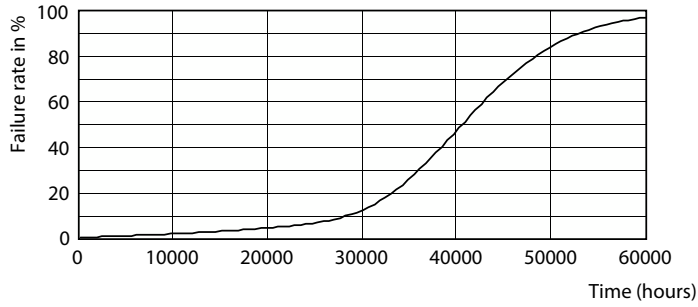

LED PAR38

Lifetime

Life Expectancy Diagram

Lumen Maintenance Diagram - 14PAR38/EXPERTCOLOR/
S8/940/P/D/T20/JA8