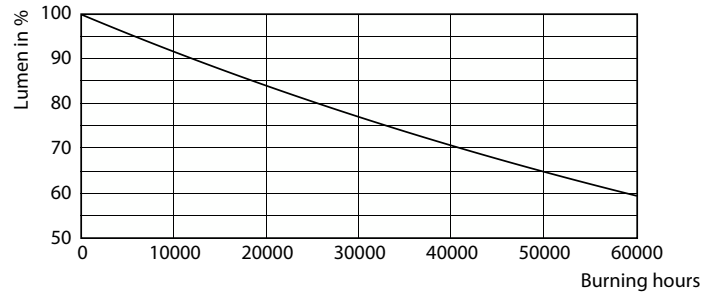

LED PAR38

Lifetime

Life Expectancy Diagram

Lumen Maintenance Diagram - 14PAR38/EXPERTCOLOR/
S8/940/P/D/T20/JA8