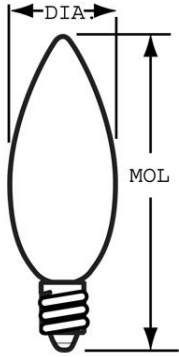

Presented By: Candela Corporation
Contact Phone: (800) 922-9226
Contact E-mail: sales@candelacorp.com

Customer Name:
Project Name:
Fixture Type:

GE
Lighting

48400 - 15BC CD2 6PK

GE Crystal Clear B8

• Add a decorative touch by using GE Crystal Clear bulbs in chandeliers, sconces or anywhere the bulb is visible.

GENERAL CHARACTERISTICS

Lamp Type	Incandescent - Decorative
Bulb	B8
Base	Candelabra Screw (E12)
Filament	C-7A
Bulb Finish	Clear
Wattage	15
Voltage	120
Rated Life	1500 hrs

DIMENSIONS

Maximum Overall Length (MOL)	3.8700 in(98.3 mm)
------------------------------	--------------------