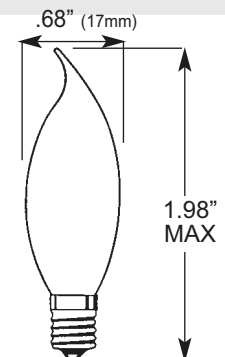

STANDARD, FLAME TIP B-10 (32 MM) CHANDELIER LAMPS

130 VOLT / LONG LIFE FILAMENT
CLEAR OR FROSTED

LONG-LIFE • PREMIUM QUALITY

BRASS BASE

SINGLE PACK BOX

LOW VOLTAGE TYPES ALSO LISTED: 12V AND 24V

LINE NO.	VOLTS	AMPS	WATTS	LIFE @ 120 VOLTS	FILAMENT	FINISH	CANDELABRA SCREW BASE	MEDIUM SCREW BASE
1	12.0	1.50	18	3,000	CC-6	CLEAR	18BT6-12V-CS	—
2	24.0	.75	18	3,000	CC-6	CLEAR	18BT6-24V-CS	—
3								
4	130.0	.115	15	4,000	CC-2V	CLEAR	15CFC	15EFC
5	130.0	.192	25	4,000	CC-2V	CLEAR	25CFC	25EFC
6	130.0	.307	40	4,000	CC-2V	CLEAR	40CFC	40EFC
7	130.0	.461	60	4,000	CC-2V	CLEAR	60CFC	60EFC
8								
9	130.0	.115	15	4,000	CC-2V	FROSTED	15CFF	15EFF
10	130.0	.192	25	4,000	CC-2V	FROSTED	25CFF	25EFF
11	130.0	.307	40	4,000	CC-2V	FROSTED	40CFF	40EFF
12	130.0	.461	60	4,000	CC-2V	FROSTED	60CFF	60EFF

MINIATURE FLAME TIP

(17 MM DIAMETER)

LOW VOLTAGE (2.5 VOLT)

DECORATIVE, HOBBY LIGHT
DESIGNED FOR BATTERY-POWERED DEVICES.
LONG SERVICE LIFE • SMALL SIZE

LINE NO.	VOLTS	AMPS	WATTS	LIFE	FILAMENT	FINISH	MINIATURE SCREW BASE
13	2.5	.300	3/4	3,000	C-2R	CLEAR	FT2.5V-300MA-MS