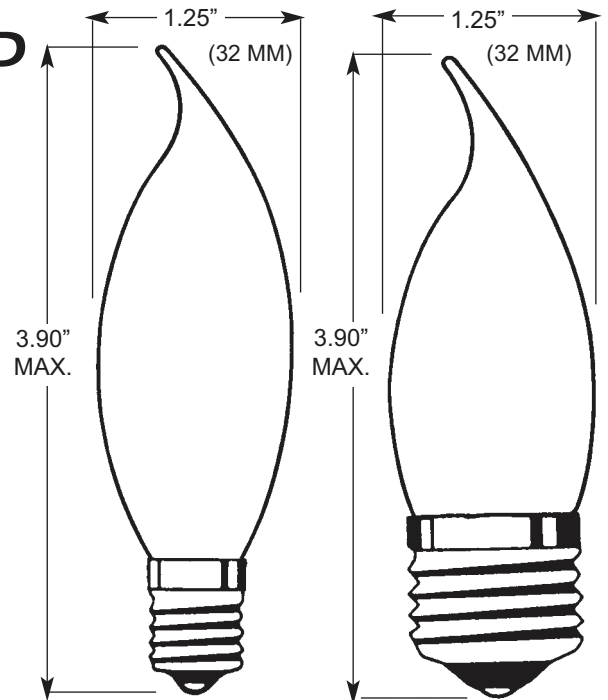

STANDARD, FLAME TIP B-10 (32 MM) CHANDELIER LAMPS

130 VOLT / LONG LIFE FILAMENT
CLEAR OR FROSTED

LONG-LIFE • PREMIUM QUALITY

BRASS BASE

SINGLE PACK BOX

LOW VOLTAGE TYPES ALSO LISTED: 12V AND 24V

LINE NO.	VOLTS	AMPS	WATTS	LIFE @ 120 VOLTS	FILAMENT	FINISH	CANDELABRA SCREW BASE	MEDIUM SCREW BASE
1	12.0	1.50	18	3,000	CC-6	CLEAR	18BT6-12V-CS	—
2	24.0	.75	18	3,000	CC-6	CLEAR	18BT6-24V-CS	—
3								
4	130.0	.115	15	4,000	CC-2V	CLEAR	15CFC	15EFC
5	130.0	.192	25	4,000	CC-2V	CLEAR	25CFC	25EFC
6	130.0	.307	40	4,000	CC-2V	CLEAR	40CFC	40EFC
7	130.0	.461	60	4,000	CC-2V	CLEAR	60CFC	60EFC
8								
9	130.0	.115	15	4,000	CC-2V	FROSTED	15CFF	15EFF
10	130.0	.192	25	4,000	CC-2V	FROSTED	25CFF	25EFF
11	130.0	.307	40	4,000	CC-2V	FROSTED	40CFF	40EFF
12	130.0	.461	60	4,000	CC-2V	FROSTED	60CFF	60EFF

MINIATURE FLAME TIP

(17 MM DIAMETER)

LOW VOLTAGE (2.5 VOLT)

DECORATIVE, HOBBY LIGHT
DESIGNED FOR BATTERY-POWERED DEVICES.
LONG SERVICE LIFE • SMALL SIZE

LINE NO.	VOLTS	AMPS	WATTS	LIFE	FILAMENT	FINISH	MINIATURE SCREW BASE
13	2.5	.300	3/4	3,000	C-2R	CLEAR	FT2.5V-300MA-MS