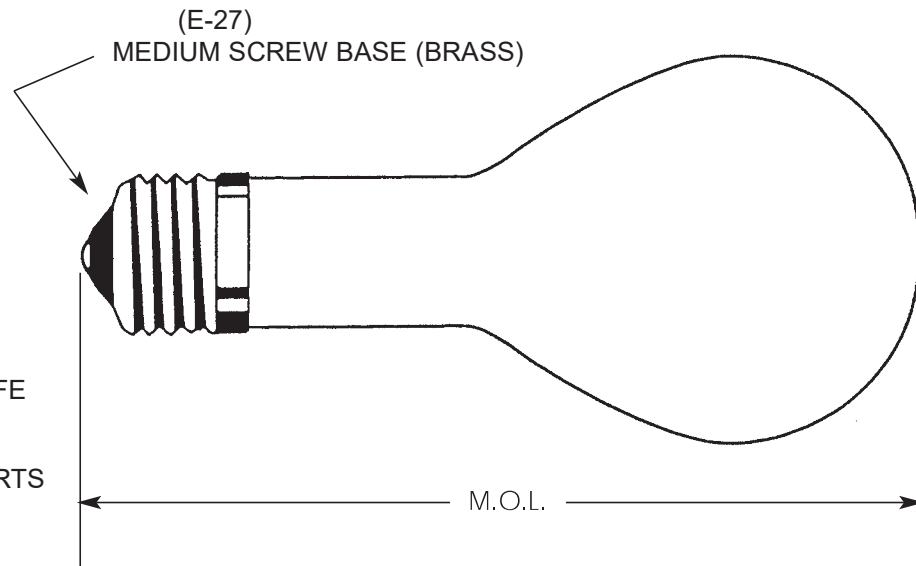

# PS-25, PS-30 ROUGH SERVICE LIGHT BULBS

- CLEAR (CL)
- FROSTED (FR)
- SILVER BOWL (SB)
- 277 VOLT
- 250 VOLT

- EXTENDED SERVICE LIFE
- HARD GLASS
- FIVE FILAMENT SUPPORTS
- LONG LIFE

LINE NO.	VOLTS	WATTS	LIFE	FINISH	TYPE	DIAMETER	M.O.L.	PART NUMBER
1	130.0	150	2,000	CLEAR	PS-25	3.13"	7.0"	<b>150PS25/CL</b>
2	130.0	200	2,000	CLEAR	PS-25	3.13"	7.0"	<b>200PS25/CL</b>
3	130.0	300	2,000	CLEAR	PS-25	3.13"	7.0"	<b>300PS25/CL</b>
4								
5	130.0	200	2,000	CLEAR	PS-30	3.75"	8.1"	<b>200PS30/CL</b>
6	130.0	300	2,000	CLEAR	PS-30	3.75"	8.1"	<b>300PS30/CL</b>