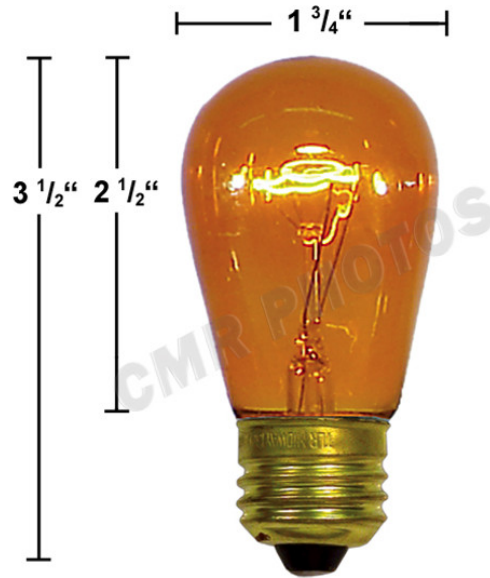

203B11S14

These T50, S14 transparent MIDWAY Brand sign bulbs come 20 per pack and have an E27 medium brass base. They are rated for indoor/outdoor use and have a 7 support long life "Phillips Type" Crown filament that is tested up to an 8,000 hour average burn life.

PRODUCT FEATURES:

- 20 per pack.
- E27 medium brass base.
- 7 support long life "Phillips Type" Crown filament.
- Tested up to a 8,000 hour average burn life.
- Rated for indoor/outdoor use.
- 130 Volt, 11 Watt.