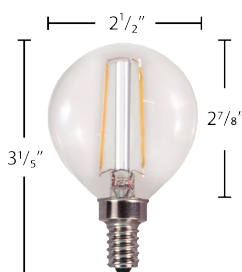

## SMD LED A19 BULB

SKU: 227CSMDA19[\*]

- **Our New A-19 Premalight Bulb!**
- 14 SMD LEDs Per Bulb
- 110 Volt, Only 8 Watts!
- 800 Lumens
- Globe Is Plastic Improving Durability
- E-26 Medium Nickel Base
- UL, CUL, & RoHS Approved
- Replaces 60 Watt Incandescent Bulbs
- **Sold Each**
- **Warm White Price: \$6.98**
- **Cool White Price: \$6.98**

## 6.5 WATT A19 BULB

SKU: 227CA19[\*]

- SMD LEDs
- E-27 Medium/Standard Base
- 120 Volt, 7 Watts
- UL, cUL, & RoHS Approved
- Cool White, 470 Lumens
- Warm White, 425 Lumens
- **Sold Each**
- **Warm White Price: \$7.99**
- **Cool White Price: \$7.99**

## A19 FILAMENT

SKU: 227LEDA19[\*]

- Filament LED Replacement Bulb
- 120 Volts, 5 Watts
- E-27 Medium/Standard Nickel Base
- Warm White - 2700K-3200K
- Replaces 40 Watt Incandescent A19s
- **Sold Each**
- **Warm White Price: \$7.99**

## E12 LED FILAMENT BULB

SKU: 227LEDG1612/WW

- 2 Watts
- E-12 Brass Base
- Only Available In Warm White
- Warm White - 2700K-3200K
- Height 3 1/5"
- **Sold Each**
- **Price: \$4.59**