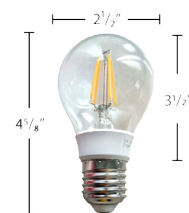

A19 FILAMENT

SKU: 227LEDA19[*]

- Filament LED Replacement Bulb
- 120 Volts, 5 Watts
- E-27 Medium/Standard Nickel Base
- Warm White - 2700K-3200K
- Replaces 40 Watt Incandescent A19s
- **Sold Each**
- **Warm White Price: $7.99**