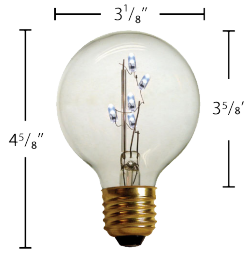

3 1/8" LED BITSYS

SKU: 203LEDBITM25[*]

- 3 1/8" In Diameter
- White Or Warm White
- **Sold In Boxes Of 10**
- **Warm White Price: $47.40**
- **Cool White Price: $47.40**