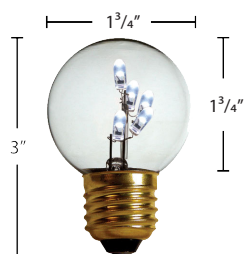

## E12 LED FILAMENT BULB

SKU: 227LEDG1612/WW

- 2 Watts
- E-12 Brass Base
- Only Available In Warm White
- Warm White - 2700K-3200K
- Height 3 1/5"
- **Sold Each**
- **Price: \$4.59**

## E17 LED FILAMENT BULB

SKU: 227LEDG1617/WW

- 2 Watts
- E-17 Brass Base
- Only Available In Warm White
- Warm White - 2700K-3200K
- Height 3 1/5"
- **Sold Each**
- **Price: \$4.59**

## LED BITSY BULBS

**Perfect for Lobbies, Dining Areas, Lounges, Windows and Canopies.**

- Low Power Consumption
- Cool Burning
- 50,000 Hour Life
- Warm White - 2700K-3200K
- Cool White - 5200K-6500K
- 120 Volt
- E-27 Standard Base
- Clear Only
- All Led Bitsy Bulbs Draw .02 Amps
- Warm White And Cool White: 12.5 Lumens
- Use These Bulbs In Dry Interior Or Exterior Locations.