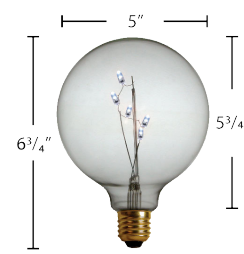

5" LED BITSYS

SKU: 203LEDBITM40[*]

- 5" In Diameter
- White Or Warm White
- **Sold In Boxes Of 4**
- **Warm White Price: $18.48**
- **Cool White Price: $18.48**

See Page 35 for our selection of incandescent bitsy bulbs!