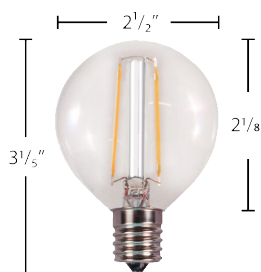

## A19 FILAMENT

SKU: 227LEDA19[\*]

- Filament LED Replacement Bulb
- 120 Volts, 5 Watts
- E-27 Medium/Standard Nickel Base
- Warm White - 2700K-3200K
- Replaces 40 Watt Incandescent A19s
- **Sold Each**
- **Warm White Price: \$7.99**

## E12 LED FILAMENT BULB

SKU: 227LEDG1612/WW

- 2 Watts
- E-12 Brass Base
- Only Available In Warm White
- Warm White - 2700K-3200K
- Height 3 1/5"
- **Sold Each**
- **Price: \$4.59**