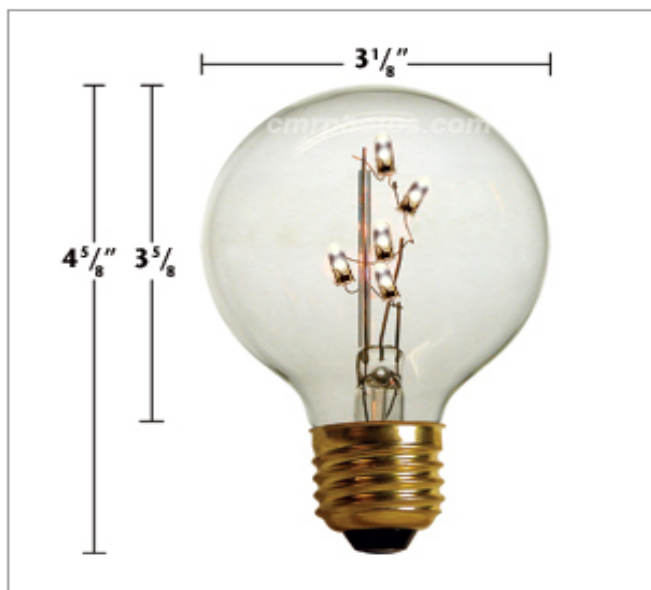

## 5WT G25 E-27 BASE WARM WHITE LED BITSY BULB

### Product Description:

5W G25 E-27 BRASS BASE LED WARM WHITE BITSY BULB

### Features:

- E-27 Brass Base
- 100 G25(3 1/8inch Dia) Globe Bitsy Bulbs to master case
- Case weight 30lbs
- Measurements 26 x 17 x 15 inches
- Clear only-No Colors
- Minimal Power Consumption
- Extremely Durable
- Ideal for Lobbies, Dining areas & Lounges