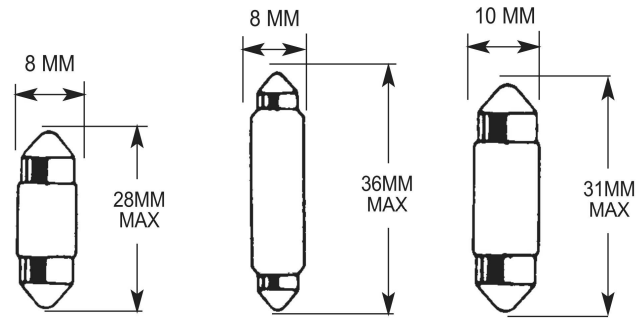

T-3

FESTOON LAMPS

(-) DENOTES NON -STOCK LAMP TYPE.
2,000 PC. MINIMUM PRODUCTION RUN ON ALL NON-STOCK
FESTOON LAMPS.

360° LIGHT VIEWING

LINE NO.	VOLTS	AMPS	WATTS	LIFE	FESTOON CAP SV7-8	FESTOON CAP SV7-8	FESTOON CAP SV8.5-8
1	6.0	.500	3.0	3,500	6427	6432	—
2	6.0	.833	5.0	3,500	6425	6392	—
3							
4	12.0	.250	3.0	3,500	6428, DE3021	6434	—
5	12.0	.420	5.0	3,500	DE3022, 6429	6394	—
6	12.0	.670	8.0	3,500	—	—	210-2
7	12.0	.833	10.0	3,500	—	—	DE3175
8							
9	24.0	.125	3.0	3,000	6430, 17104	—	—
10	24.0	.208	5.0	3,000	6433	FL81, 6397	—
11	24.0	.417	10.0	3,000	—	—	—

T-3

FESTOON LAMPS

(-) DENOTES NON -STOCK LAMP TYPE.
2,000 PC. MINIMUM PRODUCTION RUN ON ALL NON-STOCK
FESTOON LAMPS.

360° LIGHT VIEWING

LINE NO.	VOLTS	AMPS	WATTS	LIFE	FESTOON CAP SV6-6	FESTOON CAP SV8.5-8	FESTOON CAP SV8.5-8
12	6.0	—	(As Shown)	2,000	6435 (3W)	6416 (5W)	—
13							
14	12.0	—	(As Shown)	2,000	6439 (3W)	6418 (5W)	—
15							
16	24.0	—	(As Shown)	2,000	6444 (3W)	6423 (5W)	6453 (15W)