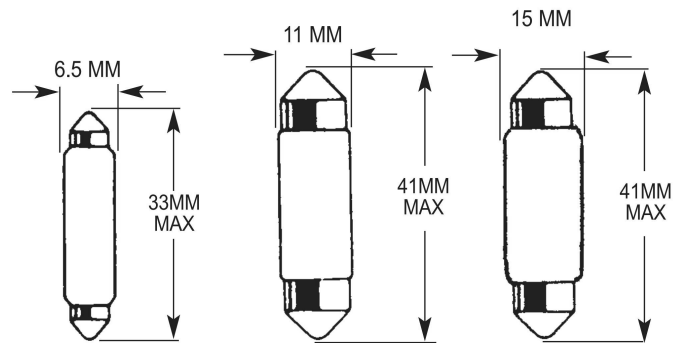

T-3

FESTOON LAMPS

(-) DENOTES NON -STOCK LAMP TYPE.
2,000 PC. MINIMUM PRODUCTION RUN ON ALL NON-STOCK
FESTOON LAMPS.

360° LIGHT VIEWING

LINE NO.	VOLTS	AMPS	WATTS	LIFE	FESTOON CAP SV7-8	FESTOON CAP SV7-8	FESTOON CAP SV8.5-8
1	6.0	.500	3.0	3,500	6427	6432	—
2	6.0	.833	5.0	3,500	6425	6392	—
3							
4	12.0	.250	3.0	3,500	6428, DE3021	6434	—
5	12.0	.420	5.0	3,500	DE3022, 6429	6394	—
6	12.0	.670	8.0	3,500	—	—	210-2
7	12.0	.833	10.0	3,500	—	—	DE3175
8							
9	24.0	.125	3.0	3,000	6430, 17104	—	—
10	24.0	.208	5.0	3,000	6433	FL81, 6397	—
11	24.0	.417	10.0	3,000	—	—	—

T-3

FESTOON LAMPS

(-) DENOTES NON -STOCK LAMP TYPE.
2,000 PC. MINIMUM PRODUCTION RUN ON ALL NON-STOCK
FESTOON LAMPS.

360° LIGHT VIEWING

LINE NO.	VOLTS	AMPS	WATTS	LIFE	FESTOON CAP SV6-6	FESTOON CAP SV8.5-8	FESTOON CAP SV8.5-8
12	6.0	—	(As Shown)	2,000	6435 (3W)	6416 (5W)	—
13							
14	12.0	—	(As Shown)	2,000	6439 (3W)	6418 (5W)	—
15							
16	24.0	—	(As Shown)	2,000	6444 (3W)	6423 (5W)	6453 (15W)