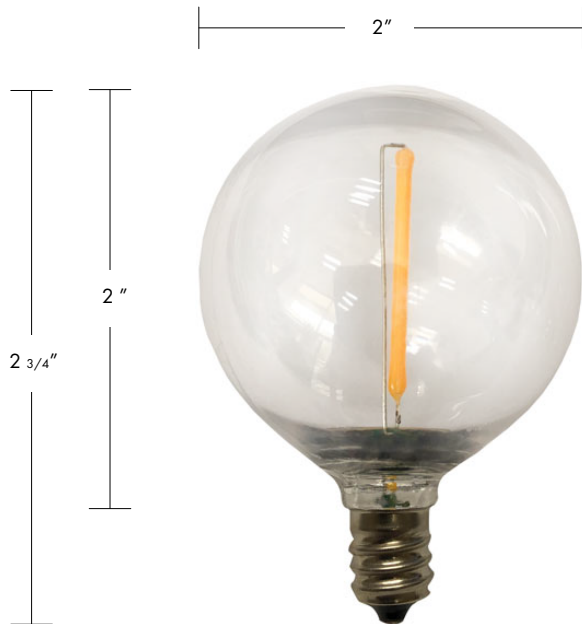

Contact us for more information by phone at (406) 586-5105 or email us at sales@actionlighting.com

G50 E12 LED Single Filament Impact Resistant Bulb

Action Lighting product SKU: 227LEDG5012/WWP

Upgrade your outdoor lighting with the G50 E12 Impact Resistant Candelabra Base LED Patio/Bistro/Sign Bulbs. These durable bulbs are designed to withstand the elements, making them perfect for patios, bistros, and signs. With their energy-efficient LED technology, they provide bright and long-lasting illumination while saving you money on your energy bills. Illuminate your outdoor space with style and reliability with these impact-resistant LED bulbs.

TECHNICAL SPECIFICATIONS:

- Dimensions
 - Diameter: 2"
 - Height: 2 3/4"
 - Base: E12
- Durability
 - Material: Impact resistant polycarbonate globe, Nickel base
 - Life Expectancy: 20k hours
 - IP Rating: IP65 (Indoor / Outdoor)
- Optical
 - Brightness** 50 Lumens
 - Color Temperature** 2750K
- Electrical
 - Power: 120 Volts, 0.8 Amps, 1 Watt
 - Dimmable