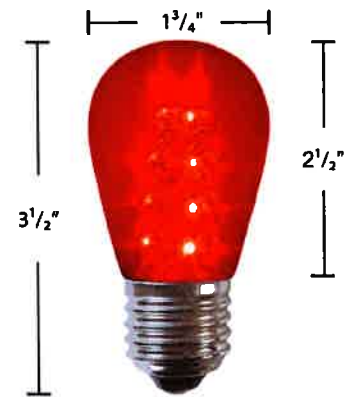

## LED TOWER BULBS

Our Tower S14 are the #1 choice for your signs, patio lights, or marquee lighting. This bulb has so many applications because of its transparent cover and visible tower of LED's. The Tower S14 has 16 LEDs so it will be bright but not overpowering. Built by Technical Lighting Research this bulb is beautiful and dependable.

- Commercial Grade
- Many applications
- Average bulb life of 60,000 hours
- Dimmable & Chaseable
- LEDs use up to 90% less energy than incandescent lights

### Specifications:

- |  |   |
|--|---|
| • Sold each                                | • 1.03w – 0.019amp                            |
| • 16 Grade "A" Super Bright LED's inside   | • 130v  |
| • Lens Height 2 1/2" – Total height 3 1/2" | • Dimmable                                    |
| • Lens Diameter 1 3/4"                     | • Rated for Indoor/Outdoor Use                |
| • Durable glass globe                      | • Nickel Base to Prevent Corrosion            |
| • E27 Medium Base                          | • 20pc/Carton – 6 Cartons/Case (120pc/Master) |
| • Energy efficient and long life           | • Widely Respected <b>TLR Trademark</b>       |