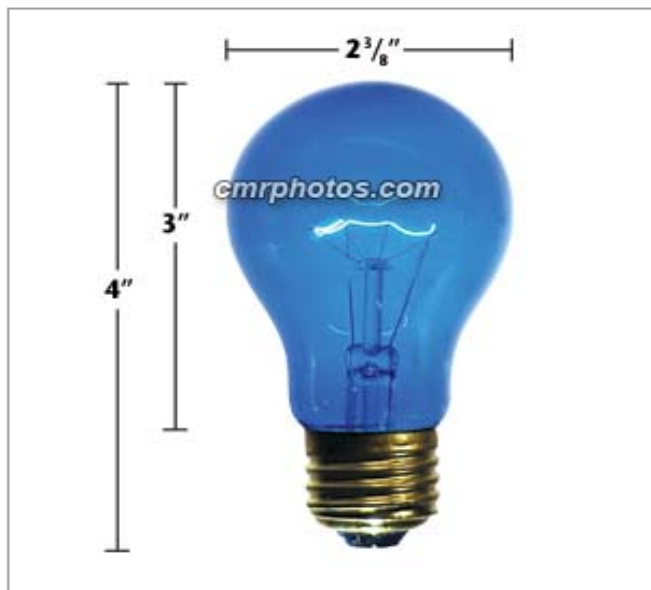

25WT A19 BLUE PARTY BULB

Product Description:

25WT A19 BLUE PARTY BULBS

Features:

- E-27 Brass Base
- 120 Bulbs to master case
- 25 E-27 Brass Base Bulbs to inner carton
- Weight inner pack 3.2lbs
- Case measurement 23 x 16x 10.5
- Long Lasting Colors
- Heavy Support Long Life Filament
- Tested 4000 hour average burn life
- Widely respected **TLR Trademark.**