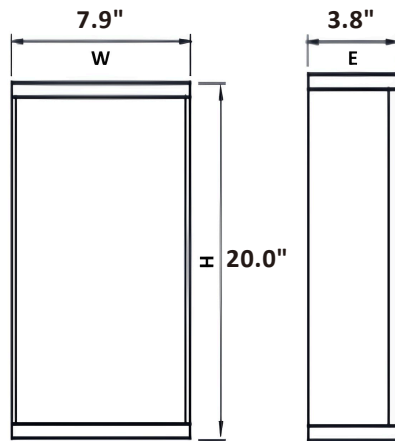

### Dimensions

### LED Type

Model	Input Voltage	Input Wattage	LED CT	Lumen (TYP)	Housing	Shade	Dimension (H x W X E)	Energy Star
3-1843D-L-xxxxK	120V-277V	34W	3000K or 4000K	2900	Aluminum	PC	20.0" x 7.9" x 3.8"	---