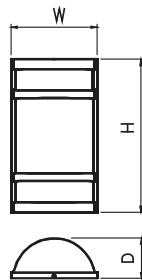

## LED Type

Model	Input Voltage	Input Wattage	LED CT	Lumen (TYP)	Finish	Dimension (W x H X D)	Energy Star
3-4310D-B-xxxxK	120V ~ 277V	15W	3000K or 4000K	1050	Black	8.3" x 14.6" x 3.9"	---