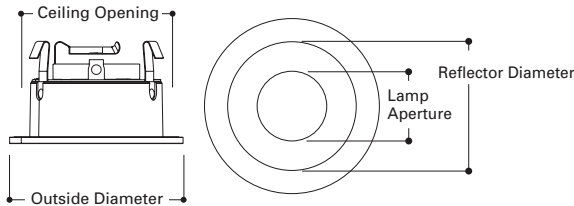

DESCRIPTION

Adjustable reflector designed for use with IC or Non-IC AIR-TITE™ 3" Halo small aperture line and low voltage housings. Trim ring is available in multiple finishes to match interior decor. Reflector trim uses MR16 low voltage or GU10 line voltage lamps ideal for accent and task lighting. Trim offers 35° tilt, and 360° orientation within housing.

Trim includes soft focus cover glass lens for a smooth beam pattern. (Lamps that have integral glass lens do not require use of the cover glass supplied with this trim).

3004 is designed for use with the following Halo H3 small aperture housings:

Lamp Aperture: 2" [51mm]
 Reflector Diameter: 3" [75mm]
 Ceiling Opening: 3-3/4" [95mm]
 Outside Diameter: 4-1/4" [108mm]

3004WHC
White with Specular Clear Reflector

3004BKC
Black with Specular Clear Reflector