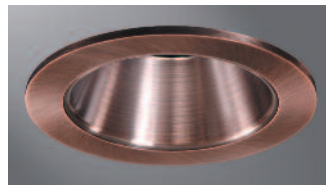

3004AC
Antique Copper with Antique Copper Reflector